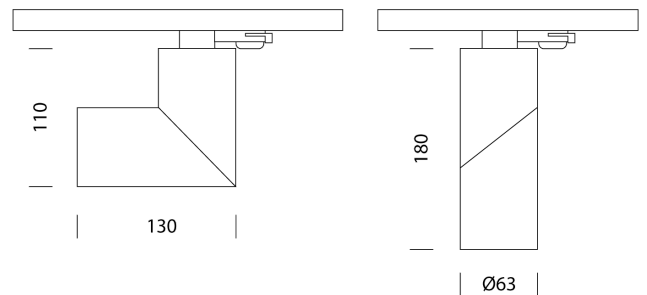

LT TK/SAMMISPOT/WH

Sammispot Track Light

by

The Sammispot adjustable LED track spot has a 30 degree beam spread. Includes an integral dimmable driver. Available in black or white.

Supplier	Studio Italia
Country	China
SKU	LT TK/SAMMISPOT/WH
Finish	White

Product Dimensions

Materials	Aluminium	Source	9W LED	Colour Temp	3000K
Output	800lm	CRI	90	Emission	30 degree beam
Dimming	PHASE	Notes	Adjustable angle, built in dimmable driver, compatible with single circuit track		