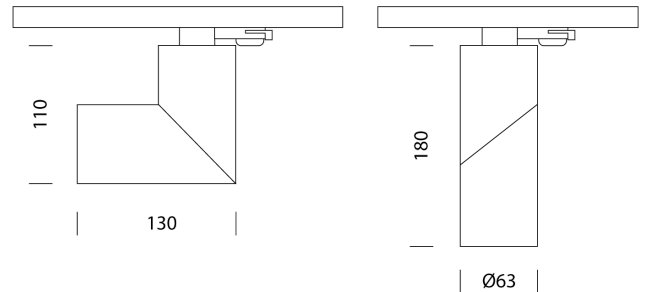

## Sammispot Track Light

by

The Sammispot adjustable LED track spot has a 30 degree beam spread. Includes an integral dimmable driver. Available in black or white.

<b>Supplier</b>	Studio Italia
<b>Country</b>	China
<b>SKU</b>	LT TK/SAMMISPOT/WH
<b>Finish</b>	White

### Product Dimensions

<b>Materials</b>	Aluminium
<b>Output</b>	800lm
<b>Dimming</b>	PHASE

<b>Source</b>	9W LED
<b>CRI</b>	90
<b>Notes</b>	Adjustable angle, built in dimmable driver, compatible with single circuit track