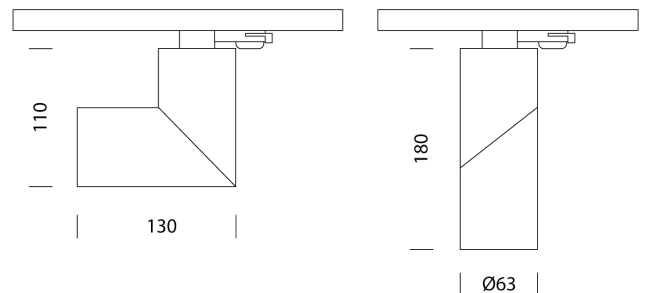

LT TK/SAMMISPOT/WH

Sammispot Track Light

by

The Sammispot adjustable LED track spot has a 30 degree beam spread. Includes an integral dimmable driver. Available in black or white.

Supplier	Studio Italia
Country	China
SKU	LT TK/SAMMISPOT/WH
Finish	White

Product Dimensions

Materials	Aluminium	Source	9W LED	Colour Temp	3000K
Output	800lm	CRI	90	Emission	30 degree beam
Dimming	PHASE	Notes	Adjustable angle, built in dimmable driver, compatible with single circuit track		