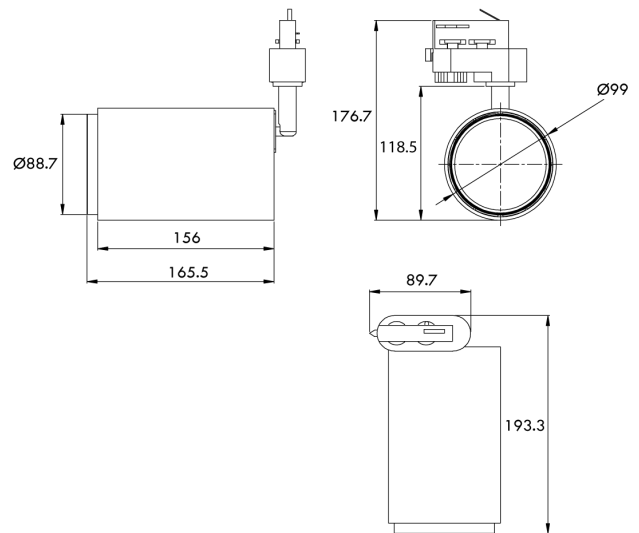

Product Dimensions

Weight	1.2kg
Output	2900lm
IP Rating	IP42

Source	30W LED
CRI	90
Dimming	Non-Dimmable

Colour Temp	3000K
Emission	38 degree beam