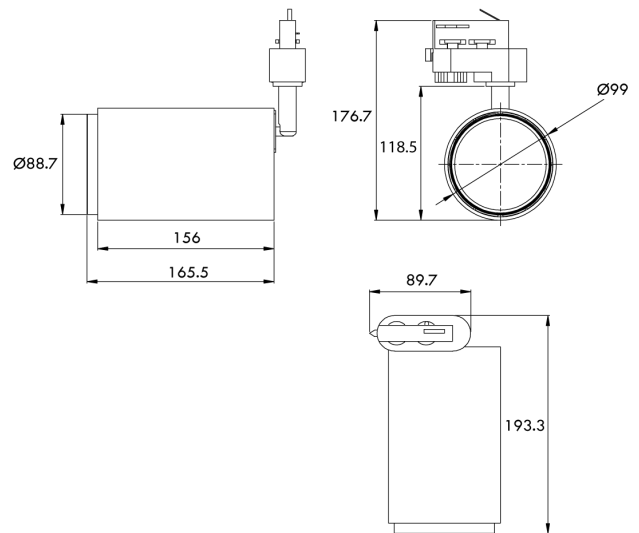

## Deko Shoplighter 1 Circuit Track Light

by

Deko is a high output track spotlight compatible with a single circuit track. Affordable and accessible, this high output fitting is ideal for a retail applications. Available in black or white.

### Product Dimensions

<b>Weight</b>	1.2kg
<b>Output</b>	2900lm
<b>IP Rating</b>	IP42

<b>Source</b>	30W LED
<b>CRI</b>	90
<b>Dimming</b>	Non-Dimmable

<b>Colour Temp</b>	3000K
<b>Emission</b>	38 degree beam