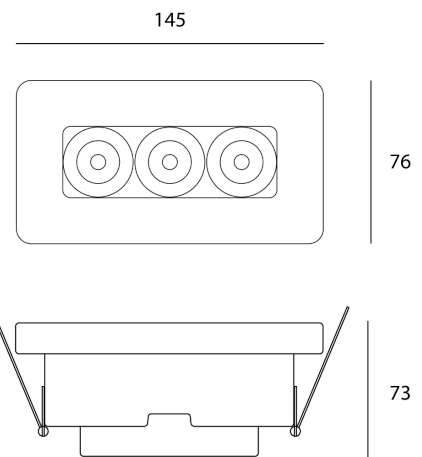

## Cement 3 LED Recessed Downlight

by

Cement 3 downlight with black interior. Cement body with simple design for modern applications. 11w LED, 3000k, 800lm, CRI 90, dimmable. Driver supplied. Suited for residential and commercial spaces with bulk quantities available to order.

### Product Dimensions

<b>Materials</b>	Cement	<b>Source</b>	11W LED	<b>Colour Temp</b>	3000K
<b>Output</b>	800lm	<b>CRI</b>	90	<b>Dimming</b>	PHASE