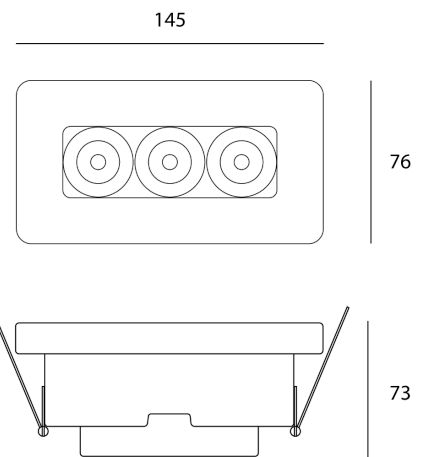

LI CEMENT/3/CEM/BK

Cement 3 LED Recessed Downlight

by

Cement 3 downlight with black interior. Cement body with simple design for modern applications. 11w LED, 3000k, 800lm, CRI 90, dimmable. Driver supplied. Suited for residential and commercial spaces with bulk quantities available to order.

Supplier	Studio Italia
Country	China
SKU	LI CEMENT/3/CEM/BK
Finish	Cement

Product Dimensions

Materials	Cement	Source	11W LED	Colour Temp	3000K
Output	800lm	CRI	90	Dimming	PHASE