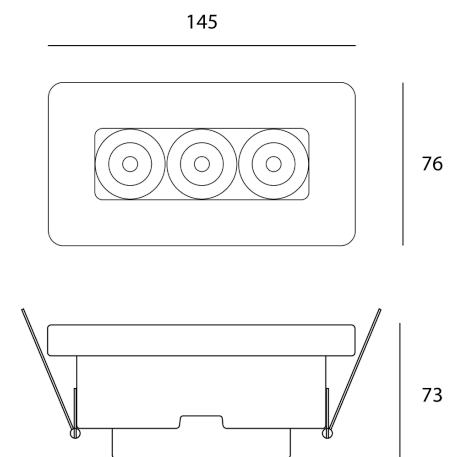

## Cement 3 LED Recessed Downlight

by

Cement 3 downlight with black interior. Cement body with simple design for modern applications. 11w LED, 3000k, 800lm, CRI 90, dimmable. Driver supplied. Suited for residential and commercial spaces with bulk quantities available to order.

### Product Dimensions

<b>Materials</b>	Cement	<b>Source</b>	11W LED	<b>Colour Temp</b>	3000K
<b>Output</b>	800lm	<b>CRI</b>	90	<b>Dimming</b>	PHASE