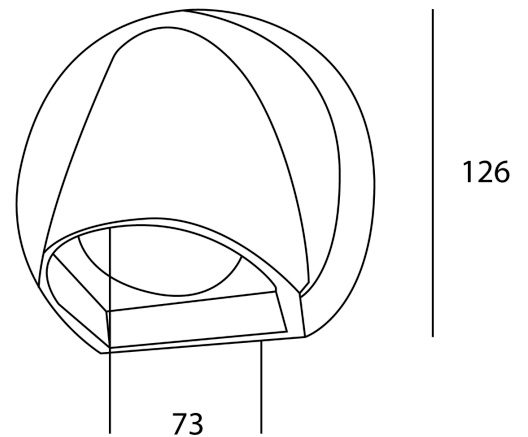

Supplier Studio Italia

Country China

SKU SI A/TILO/6W/ANT

Finish Anthracite

Product Dimensions

140

Materials Aluminium

Source 6W LED