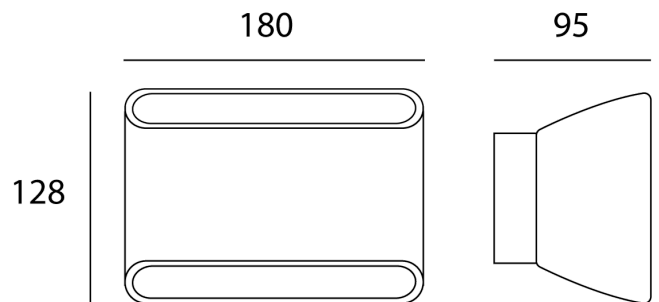

## Orsay Up & Down Exterior Light

by

Orsay is an exterior grade wall light with 2 x in-built 5W LED for indirect illumination. The fitting has a minimalist contemporary design for easy integration with most outdoor aesthetics. Orsay has an ingress protection of IP65 and an impact protection of IK04 with an anti-corrosive finish. It is available in Sandy anthracite.

### Product Dimensions

**Materials** Aluminium

**Source** 2 x 5W LED

**Colour Temp** 3000K

**Output** 900lm

**CRI** >80

**IP Rating** IP65 / IK04

**Dimming** TRIAC