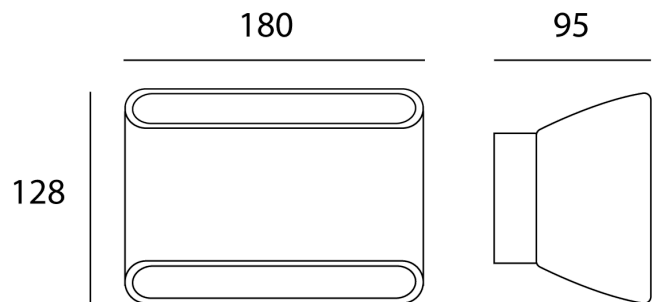

SI A/ORSAY/EX/2/ANT

Orsay Up & Down Exterior Light

by

Orsay is an exterior grade wall light with 2 x in-built 5W LED for indirect illumination. The fitting has a minimalist contemporary design for easy integration with most outdoor aesthetics. Orsay has an ingress protection of IP65 and an impact protection of IK04 with an anti-corrosive finish. It is available in Sandy anthracite.

Supplier	Studio Italia
Country	China
SKU	SI A/ORSAY/EX/2/ANT
Finish	Anthracite

Product Dimensions

Materials	Aluminium	Source	2 x 5W LED	Colour Temp	3000K
Output	900lm	CRI	>80	IP Rating	IP65 / IK04
Dimming	TRIAC				