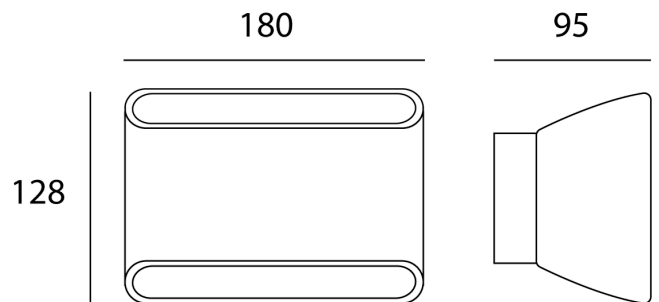

SI A/ORSAY/EX/2/ANT

Orsay Up & Down Exterior Light

by

Orsay is an exterior grade wall light with 2 x in-built 5W LED for indirect illumination. The fitting has a minimalist contemporary design for easy integration with most outdoor aesthetics. Orsay has an ingress protection of IP65 and an impact protection of IK04 with an anti-corrosive finish. It is available in Sandy anthracite.

Supplier Studio Italia

Country China

SKU SI A/ORSAY/EX/2/ANT

Finish Anthracite

Product Dimensions

Materials Aluminium

Source 2 x 5W LED

Colour Temp 3000K

Output 900lm

CRI >80

IP Rating IP65 / IK04

Dimming TRIAC