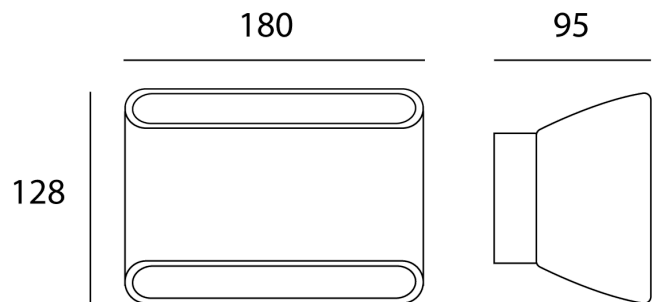

## Orsay Up & Down Exterior Light

by

Orsay is an exterior grade wall light with 2 x in-built 5W LED for indirect illumination. The fitting has a minimalist contemporary design for easy integration with most outdoor aesthetics. Orsay has an ingress protection of IP65 and an impact protection of IK04 with an anti-corrosive finish. It is available in Sandy anthracite.

<b>Supplier</b>	Studio Italia
<b>Country</b>	China
<b>SKU</b>	SI A/ORSAY/EX/2/ANT
<b>Finish</b>	Anthracite

Product Dimensions

<b>Materials</b>	Aluminium	<b>Source</b>	2 x 5W LED	<b>Colour Temp</b>	3000K
<b>Output</b>	900lm	<b>CRI</b>	>80	<b>IP Rating</b>	IP65 / IK04
<b>Dimming</b>	TRIAC				