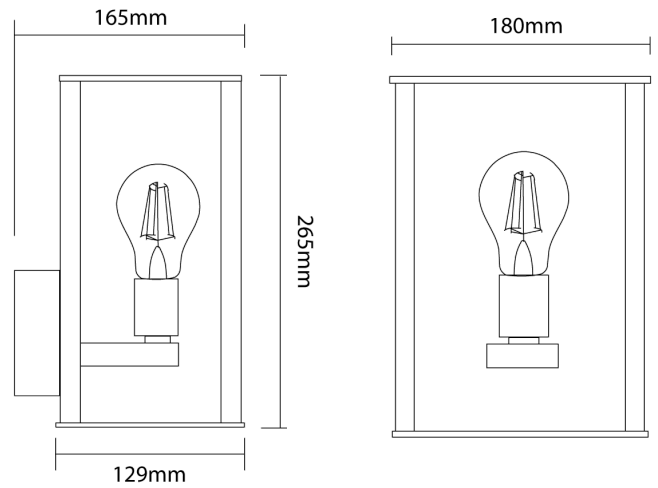

SI A/RETRO/ANT

Retro Outdoor Wall Light

by Studio Italia

A minimalist retro inspired outdoor wall light in anthracite finish. IP44 rating for exterior applications and takes 1 x E27 globe. Features in & out cable entries. French designed.

Supplier	Studio Italia
Country	China
SKU	SI A/RETRO/ANT
Finish	Anthracite

Product Dimensions

Materials	Aluminium
Dimming	Dependent on globe

Source	1 x E27 42W (Max)
---------------	-------------------

IP Rating	IP44
------------------	------