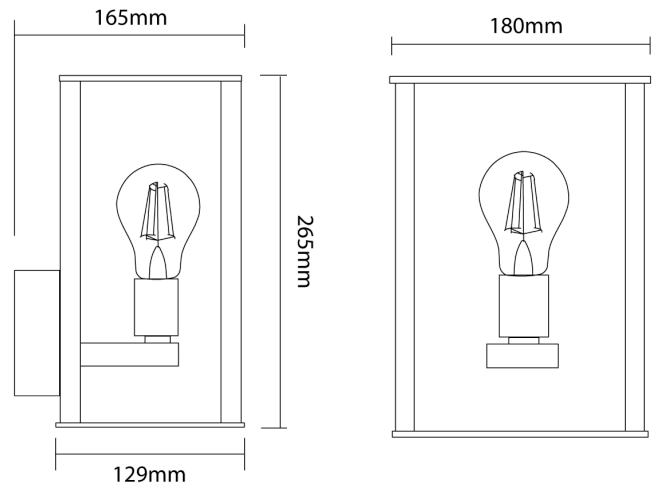

SI A/RETRO/ANT

Retro Outdoor Wall Light

by

A minimalist retro inspired outdoor wall light in anthracite finish. IP44 rating for exterior applications and takes 1 x E27 globe. Features in & out cable entries. French designed.

Supplier	Studio Italia
Country	China
SKU	SI A/RETRO/ANT
Finish	Anthracite

Product Dimensions

Materials	Aluminium
Dimming	Dependent on globe

Source	1 x E27 42W (Max)
---------------	-------------------

IP Rating	IP44
------------------	------