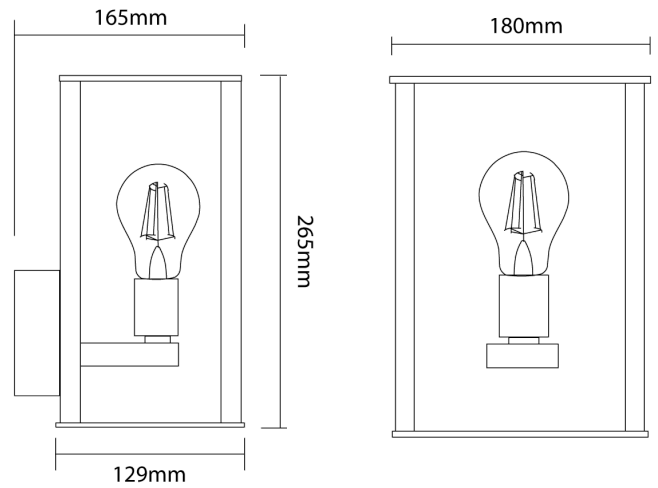

SI A/RETRO/ANT

Retro Outdoor Wall Light

by

A minimalist retro inspired outdoor wall light in anthracite finish. IP44 rating for exterior applications and takes 1 x E27 globe. Features in & out cable entries. French designed.

Supplier	Studio Italia
Country	China
SKU	SI A/RETRO/ANT
Finish	Anthracite

Product Dimensions

Materials	Aluminium
Dimming	Dependent on globe

Source	1 x E27 42W (Max)
---------------	-------------------

IP Rating	IP44
------------------	------