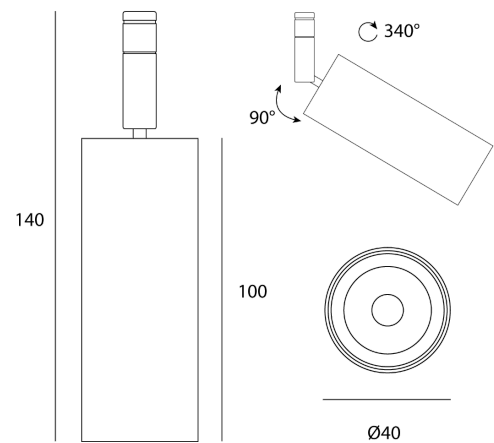

GG TK/PENNE/12V/BK

Penne 12V Mini LED Track Light

by

Penne 12v Mini Track light available in black or white finish. CREE 12v LED, 3000k, 600lm, CRI 90, 6.3w with 40 degree beam spread. Adjustable to a 90 degree with 340 degree rotation. Flicker free. The compact size and adjustability of the Penne track light makes it ideal for retail and gallery installations. Please note that the Penne is only mountable on 12V track.

Supplier	Studio Italia
Country	China
SKU	GG TK/PENNE/12V/BK
Finish	Black

Product Dimensions

Materials	Aluminium	Source	6.3W LED	Colour Temp	3000K
CRI	90+	Emission	40 degree beam	Dimming	Non-Dimmable
Notes	Adjustable 90 degree angle, 340 degree rotation				