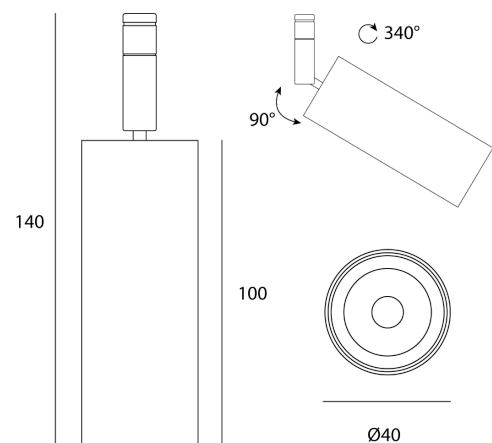

GG TK/PENNE/12V/BK

Penne 12V Mini LED Track Light

by

Penne 12v Mini Track light available in black or white finish. CREE 12v LED, 3000k, 600lm, CRI 90, 6.3w with 40 degree beam spread. Adjustable to a 90 degree with 340 degree rotation. Flicker free. The compact size and adjustability of the Penne track light makes it ideal for retail and gallery installations. Please note that the Penne is only mountable on 12V track.

Supplier	Studio Italia
Country	China
SKU	GG TK/PENNE/12V/BK
Finish	Black

Product Dimensions

Materials	Aluminium	Source	6.3W LED	Colour Temp	3000K
CRI	90+	Emission	40 degree beam	Dimming	Non-Dimmable
Notes	Adjustable 90 degree angle, 340 degree rotation				