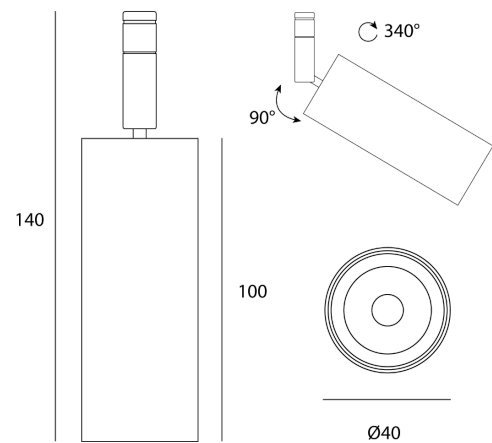

GG TK/PENNE/12V/BK

Penne 12V Mini LED Track Light

by

Penne 12v Mini Track light available in black or white finish. CREE 12v LED, 3000k, 600lm, CRI 90, 6.3w with 40 degree beam spread. Adjustable to a 90 degree with 340 degree rotation. Flicker free. The compact size and adjustability of the Penne track light makes it ideal for retail and gallery installations. Please note that the Penne is only mountable on 12V track.

Supplier	Studio Italia
Country	China
SKU	GG TK/PENNE/12V/BK
Finish	Black

Product Dimensions

Materials	Aluminium	Source	6.3W LED	Colour Temp	3000K
CRI	90+	Emission	40 degree beam	Dimming	Non-Dimmable
Notes	Adjustable 90 degree angle, 340 degree rotation				