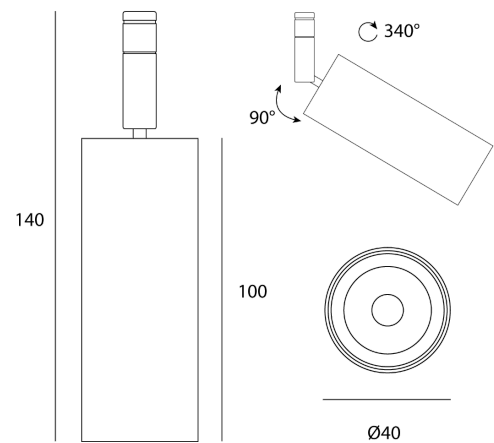

GG TK/PENNE/12V/WH

Penne 12V Mini LED Track Light

by

Penne 12v Mini Track light available in black or white finish. CREE 12v LED, 3000k, 600lm, CRI 90, 6.3w with 40 degree beam spread. Adjustable to a 90 degree with 340 degree rotation. Flicker free. The compact size and adjustability of the Penne track light makes it ideal for retail and gallery installations. Please note that the Penne is only mountable on 12V track.

Supplier	Studio Italia
Country	China
SKU	GG TK/PENNE/12V/WH
Finish	White

Product Dimensions

Materials	Aluminium	Source	6.3W LED	Colour Temp	3000K
CRI	90+	Emission	40 degree beam	Dimming	Non-Dimmable
Notes	Adjustable 90 degree angle, 340 degree rotation				