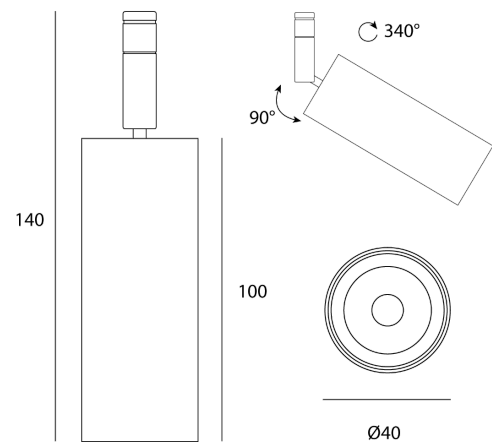

GG TK/PENNE/12V/WH

Penne 12V Mini LED Track Light

by

Penne 12v Mini Track light available in black or white finish. CREE 12v LED, 3000k, 600lm, CRI 90, 6.3w with 40 degree beam spread. Adjustable to a 90 degree with 340 degree rotation. Flicker free. The compact size and adjustability of the Penne track light makes it ideal for retail and gallery installations. Please note that the Penne is only mountable on 12V track.

Supplier	Studio Italia
Country	China
SKU	GG TK/PENNE/12V/WH
Finish	White

Product Dimensions

Materials	Aluminium	Source	6.3W LED	Colour Temp	3000K
CRI	90+	Emission	40 degree beam	Dimming	Non-Dimmable
Notes	Adjustable 90 degree angle, 340 degree rotation				