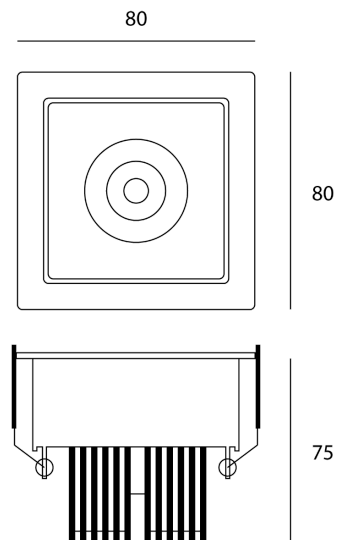

SI RUBIC/1/WH

Rubic 1 Square Downlight

by

Rubic 1 Square downlight in white finish. CREE 12w LED, 3000k, 800lm, CRI 90, dimmable with 38 degree beam spread. Driver supplied. Ideal for contemporary residential and commercial projects with bulk quantities available to order.

Supplier	Studio Italia
Country	China
SKU	SI RUBIC/1/WH
Finish	White

Product Dimensions

Materials	Aluminium	Source	12W LED	Colour Temp	3000K
Output	800lm	CRI	90	Emission	38 degree beam
IP Rating	IP32	Dimming	PHASE		