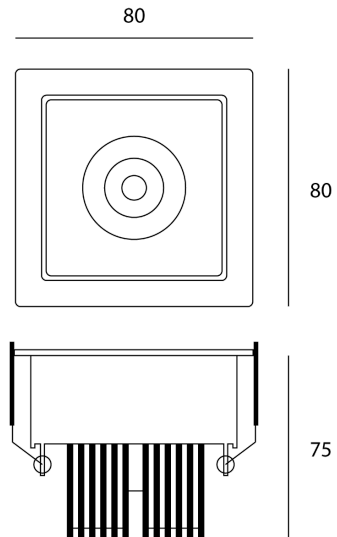

SI RUBIC/1/WH

Rubic 1 Square Downlight

by

Rubic 1 Square downlight in white finish. CREE 12w LED, 3000k, 800lm, CRI 90, dimmable with 38 degree beam spread. Driver supplied. Ideal for contemporary residential and commercial projects with bulk quantities available to order.

Supplier	Studio Italia
Country	China
SKU	SI RUBIC/1/WH
Finish	White

Product Dimensions

Materials	Aluminium	Source	12W LED	Colour Temp	3000K
Output	800lm	CRI	90	Emission	38 degree beam
IP Rating	IP32	Dimming	PHASE		