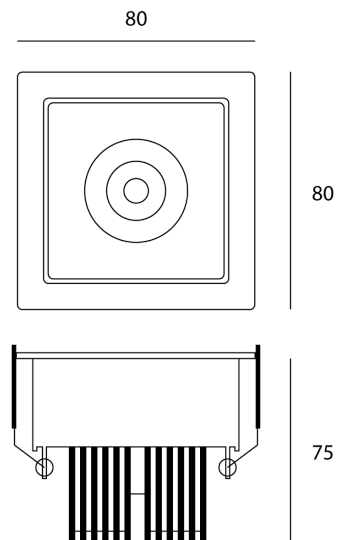

SI RUBIC/1/WH

## Rubic 1 Square Downlight

by

Rubic 1 Square downlight in white finish. CREE 12w LED, 3000k, 800lm, CRI 90, dimmable with 38 degree beam spread. Driver supplied. Ideal for contemporary residential and commercial projects with bulk quantities available to order.

<b>Supplier</b>	Studio Italia
<b>Country</b>	China
<b>SKU</b>	SI RUBIC/1/WH
<b>Finish</b>	White

Product Dimensions

<b>Materials</b>	Aluminium	<b>Source</b>	12W LED	<b>Colour Temp</b>	3000K
<b>Output</b>	800lm	<b>CRI</b>	90	<b>Emission</b>	38 degree beam
<b>IP Rating</b>	IP32	<b>Dimming</b>	PHASE		