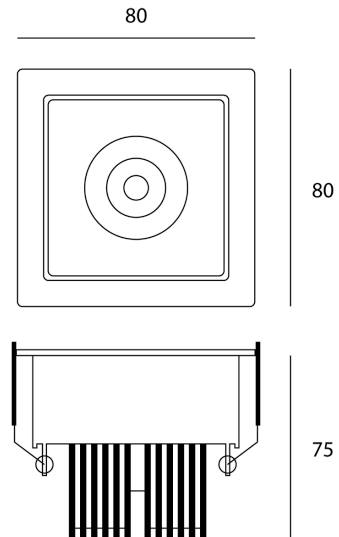

SI RUBIC/1/WH

Rubic 1 Square Downlight

by

Rubic 1 Square downlight in white finish. CREE 12w LED, 3000k, 800lm, CRI 90, dimmable with 38 degree beam spread. Driver supplied. Ideal for contemporary residential and commercial projects with bulk quantities available to order.

Supplier	Studio Italia
Country	China
SKU	SI RUBIC/1/WH
Finish	White

Product Dimensions

Materials	Aluminium	Source	12W LED	Colour Temp	3000K
Output	800lm	CRI	90	Emission	38 degree beam
IP Rating	IP32	Dimming	PHASE		