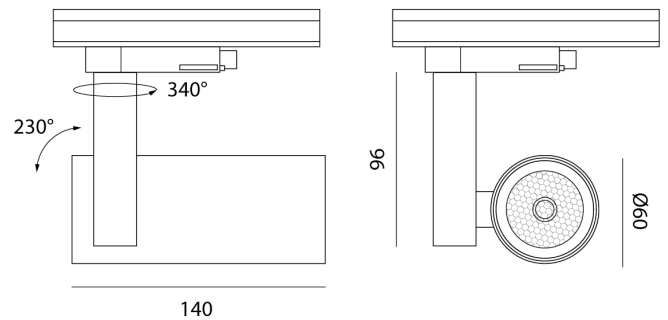

SI TK/A TEK/12W/DIMM/BK

A-tek Track Light

by

A-TEK is a highly adjustable LED track spotlight. Made from aluminium and available in black or white finish, A-TEK features a sleek minimalist design for contemporary interiors. Adjustable on both X and Y axis for optimal direction of light source. Equipped with a 12W COB LED, with 25 degree beam spread. Ideal for commercial applications with bulk quantities available.

Supplier	Studio Italia
Country	China
SKU	SI TK/A TEK/12W/DIMM/BK
Finish	Black
Version	Dimmable

Product Dimensions

Materials	Aluminium	Source	12W LED	Colour Temp	3000K
CRI	80	Emission	25 degree beam	Dimming	PHASE
Notes	350 degree rotation with 90 degree adjustable angle				