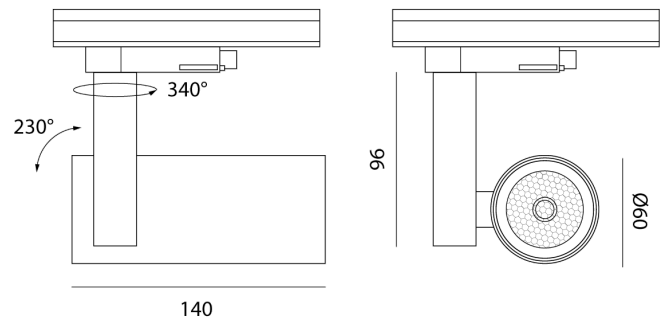

## A-tek Track Light

by

A-TEK is a highly adjustable LED track spotlight. Made from aluminium and available in black or white finish, A-TEK features a sleek minimalist design for contemporary interiors. Adjustable on both X and Y axis for optimal direction of light source. Equipped with a 12W COB LED, with 25 degree beam spread. Ideal for commercial applications with bulk quantities available.

### Product Dimensions

<b>Materials</b>	Aluminium	<b>Source</b>	12W LED	<b>Colour Temp</b>	3000K
<b>CRI</b>	80	<b>Emission</b>	25 degree beam	<b>Dimming</b>	PHASE
<b>Notes</b>	350 degree rotation with 90 degree adjustable angle				