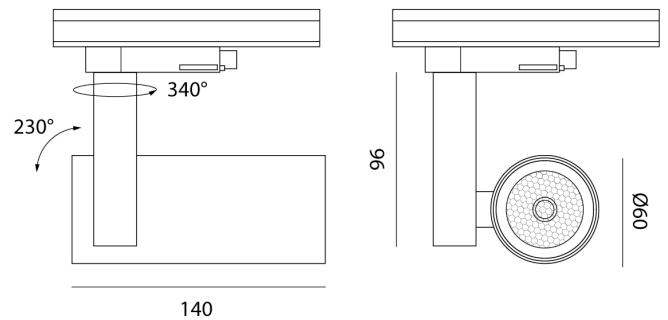

SI TK/A TEK/12W/DIMM/WH

A-tek Track Light

by

A-TEK is a highly adjustable LED track spotlight. Made from aluminium and available in black or white finish, A-TEK features a sleek minimalist design for contemporary interiors. Adjustable on both X and Y axis for optimal direction of light source. Equipped with a 12W COB LED, with 25 degree beam spread. Ideal for commercial applications with bulk quantities available.

Supplier	Studio Italia
Country	China
SKU	SI TK/A TEK/12W/DIMM/WH
Finish	White
Version	Dimmable

Product Dimensions

Materials	Aluminium	Source	12W LED	Colour Temp	3000K
CRI	80	Emission	25 degree beam	Dimming	PHASE
Notes	350 degree rotation with 90 degree adjustable angle				