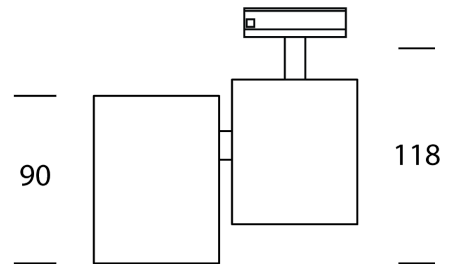

## Barro Single Track Spotlight

by Studio Italia

The French designed Barro Single is an adjustable track spotlight with a clean yet soft design ideal for a range of spaces. Compatible with single circuit tracks. Takes 1 x GU10 35W (Max) LED or halogen globes. Available in black finish.

<b>Supplier</b>	Studio Italia
<b>Country</b>	China
<b>SKU</b>	SI TK/BARRO/1/BK
<b>Finish</b>	Black

Product Dimensions

<b>Materials</b>	Aluminium	<b>Source</b>	1 x GU10 35W (Max)	<b>Dimming</b>	Dependent on globe
------------------	-----------	---------------	--------------------	----------------	--------------------