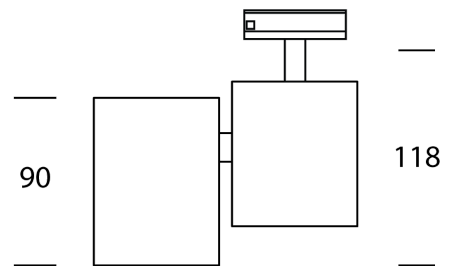

## Barro Single Track Spotlight

by

The French designed Barro Single is an adjustable track spotlight with a clean yet soft design ideal for a range of spaces. Compatible with single circuit tracks. Takes 1 x GU10 35W (Max) LED or halogen globes. Available in black finish.

<b>Supplier</b>	Studio Italia
<b>Country</b>	China
<b>SKU</b>	SI TK/BARRO/1/BK
<b>Finish</b>	Black

Product Dimensions

<b>Materials</b>	Aluminium	<b>Source</b>	1 x GU10 35W (Max)	<b>Dimming</b>	Dependent on globe
------------------	-----------	---------------	--------------------	----------------	--------------------