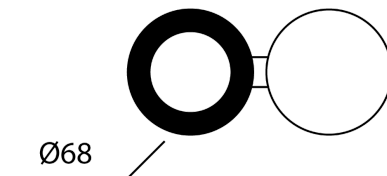

## Barro Single Track Spotlight

by Studio Italia

The French designed Barro Single is an adjustable track spotlight with a clean yet soft design ideal for a range of spaces. Compatible with single circuit tracks. Takes 1 x GU10 35W (Max) LED or halogen globes. Available in black finish.

<b>Supplier</b>	Studio Italia
<b>Country</b>	China
<b>SKU</b>	SI TK/BARRO/1/BK
<b>Finish</b>	Black

Product Dimensions

<b>Materials</b>	Aluminium	<b>Source</b>	1 x GU10 35W (Max)	<b>Dimming</b>	Dependent on globe
------------------	-----------	---------------	--------------------	----------------	--------------------