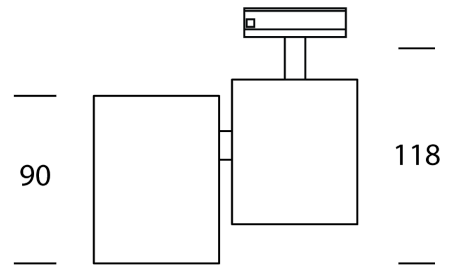

SI TK/BARRO/1/BK

Barro Single Track Spotlight

by

The French designed Barro Single is an adjustable track spotlight with a clean yet soft design ideal for a range of spaces. Compatible with single circuit tracks. Takes 1 x GU10 35W (Max) LED or halogen globes. Available in black finish.

Supplier	Studio Italia
Country	China
SKU	SI TK/BARRO/1/BK
Finish	Black

Product Dimensions

Materials	Aluminium	Source	1 x GU10 35W (Max)	Dimming	Dependent on globe
------------------	-----------	---------------	--------------------	----------------	--------------------