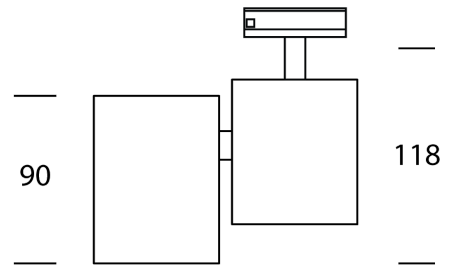

## Barro Single Track Spotlight

by

The French designed Barro Single is an adjustable track spotlight with a clean yet soft design ideal for a range of spaces. Compatible with single circuit tracks. Takes 1 x GU10 35W (Max) LED or halogen globes. Available in black finish.

<b>Supplier</b>	Studio Italia
<b>Country</b>	China
<b>SKU</b>	SI TK/BARRO/1/BK
<b>Finish</b>	Black

Product Dimensions

<b>Materials</b>	Aluminium	<b>Source</b>	1 x GU10 35W (Max)	<b>Dimming</b>	Dependent on globe
------------------	-----------	---------------	--------------------	----------------	--------------------