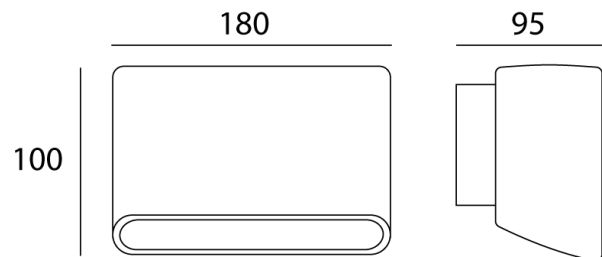

SI A/ORSAY/EX/ANT

Orsay Exterior Down Light

by

Orsay is an exterior grade wall light with a single in-built 5W LED for indirect illumination. The fitting has a minimalist contemporary design for easy integration with most outdoor aesthetics. Orsay has an ingress protection of IP55 and an impact protection of IK04 with an anti-corrosive finish. Available in Sandy anthracite.

Supplier Studio Italia

Country China

SKU SI A/ORSAY/EX/ANT

Finish Anthracite

Product Dimensions

Materials Aluminium

Source 5W LED

Colour Temp 3000K