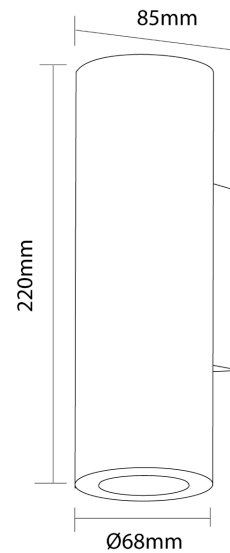

SI A/BARRO/2/LED/WH

Barro Up & Down Wall Light

by

The French designed BARRO collection uses simple cylindrical shapes for a clean contemporary look. The Barro Up & Down wall light produces double emission via two LED sources. Available in black or white finish.

Supplier	Studio Italia
Country	China
SKU	SI A/BARRO/2/LED/WH
Finish	White

Product Dimensions

Materials	Aluminium	Source	2 x 3.5W LED	Colour Temp	3000K
Output	650lm	CRI	90	Emission	60 degree reflector
Dimming	PHASE				