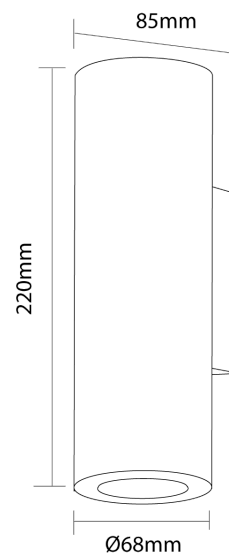

SI A/BARRO/2/LED/WH

Barro Up & Down Wall Light

by

The French designed BARRO collection uses simple cylindrical shapes for a clean contemporary look. The Barro Up & Down wall light produces double emission via two LED sources. Available in black or white finish.

Supplier	Studio Italia
Country	China
SKU	SI A/BARRO/2/LED/WH
Finish	White

Product Dimensions

Materials	Aluminium	Source	2 x 3.5W LED	Colour Temp	3000K
Output	650lm	CRI	90	Emission	60 degree reflector
Dimming	PHASE				