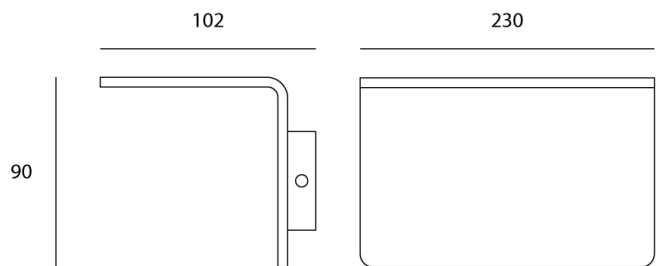

## Mosta Wall Light

by

Mosta surface mounted LED wall light providing indirect illumination. Equipped with 17W sharp boost LED with 1700lm output. Dimmable. The simple curved design makes Mosta ideal for contemporary spaces. Available in black or brushed brass finish.

<b>Supplier</b>	Studio Italia
<b>Country</b>	China
<b>SKU</b>	SI A/MOSTA/17W/BLACK
<b>Finish</b>	Black

Product Dimensions

<b>Materials</b>	Aluminium, iron	<b>Source</b>	17W LED	<b>Colour Temp</b>	3000K
<b>Output</b>	1700lm	<b>CRI</b>	>90	<b>Dimming</b>	PHASE