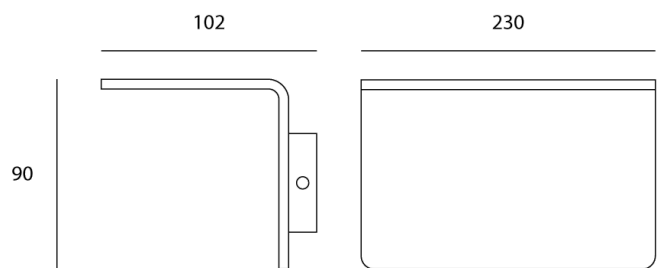

## Mosta Wall Light

by

Mosta surface mounted LED wall light providing indirect illumination. Equipped with 17W sharp boost LED with 1700lm output. Dimmable. The simple curved design makes Mosta ideal for contemporary spaces. Available in black, white or sand gold finish.

<b>Supplier</b>	Studio Italia
<b>Country</b>	China
<b>SKU</b>	SI A/MOSTA/17W/BLACK
<b>Finish</b>	Black

Product Dimensions

<b>Materials</b>	Aluminium, iron	<b>Source</b>	17W LED	<b>Colour Temp</b>	3000K
<b>Output</b>	1700lm	<b>CRI</b>	>90	<b>Dimming</b>	PHASE