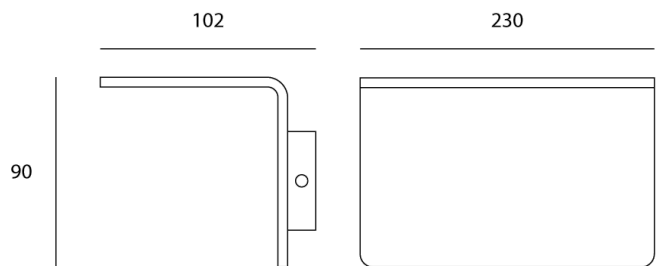

SI A/MOSTA/17W/BLACK

Mosta Wall Light

by

Mosta surface mounted LED wall light providing indirect illumination. Equipped with 17W sharp boost LED with 1700lm output. Dimmable. The simple curved design makes Mosta ideal for contemporary spaces. Available in black, white or brushed brass finish.

Supplier	Studio Italia
Country	China
SKU	SI A/MOSTA/17W/BLACK
Finish	Black

Product Dimensions

Materials	Aluminium, iron	Source	17W LED	Colour Temp	3000K
Output	1700lm	CRI	>90	Dimming	PHASE