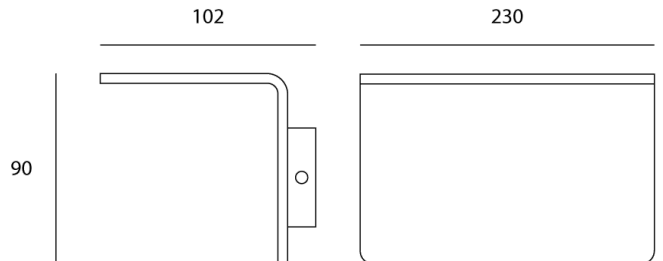

SI A/MOSTA/17W/BLACK

Mosta Wall Light

by Studio Italia

Mosta surface mounted LED wall light providing indirect illumination. Equipped with 17W sharp boost LED with 1700lm output. Dimmable. The simple curved design makes Mosta ideal for contemporary spaces. Available in black or brushed brass finish.

Supplier	Studio Italia
Country	China
SKU	SI A/MOSTA/17W/BLACK
Finish	Black

Product Dimensions

Materials	Aluminium, iron	Source	17W LED	Colour Temp	3000K
Output	1700lm	CRI	>90	Dimming	PHASE