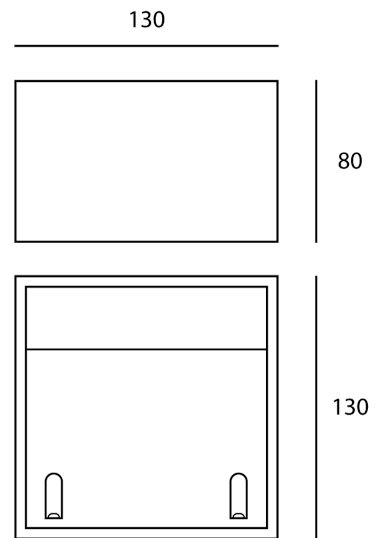

SI A/UTAH/LED/WH

Utah Outdoor Wall Light

by

Utah is a surface mounted wall light with an ingress protection of IP55 and an impact protection of IK04 for outdoor applications. Built in 7.5W LED source with 450lm output producing indirect light. Weatherproof and corrosion resistant finish available in white or anthracite.

Supplier	Studio Italia
Country	China
SKU	SI A/UTAH/LED/WH
Finish	White

Product Dimensions

Materials	Aluminium	Source	7.5W LED	Colour Temp	3000K
Output	450lm	IP Rating	IP55 / IK04	Dimming	Non-Dimmable