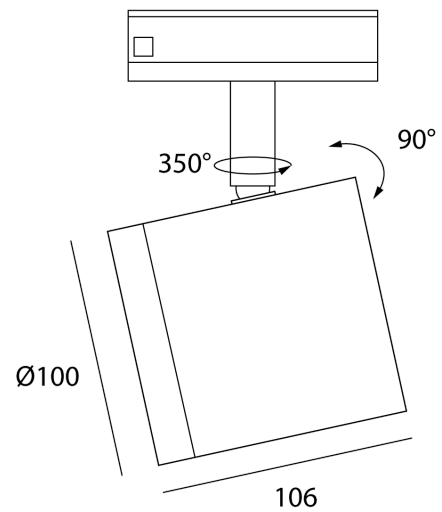

SI TK/MOBA/DIMM/BK

Moba Track Spotlight

by

A simple cylindrical track fitting with built in LED and horizontal and vertical adjustability. Available in dimmable or non-dimmable versions. Black finish.

Supplier	Studio Italia
Country	China
SKU	SI TK/MOBA/DIMM/BK
Finish	Black
Version	Dimmable

Product Dimensions

Materials	Aluminium	Source	9W LED	Colour Temp	3000K
Output	850lm	Emission	35 degree reflector	Dimming	PHASE