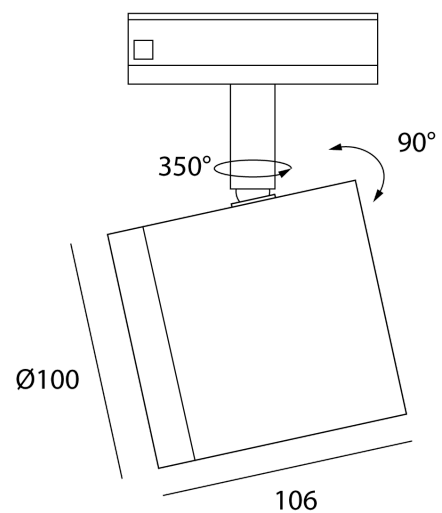

SI TK/MOBA/BK

Moba Track Spotlight

by

A simple cylindrical track fitting with built in LED and horizontal and vertical adjustability. Available in dimmable or non-dimmable versions. Black finish.

Supplier	Studio Italia
Country	China
SKU	SI TK/MOBA/BK
Finish	Black
Version	Non-Dimmable

Product Dimensions

Materials	Aluminium	Source	9W LED	Colour Temp	3000K
Output	600lm	Dimming	Non-Dimmable		