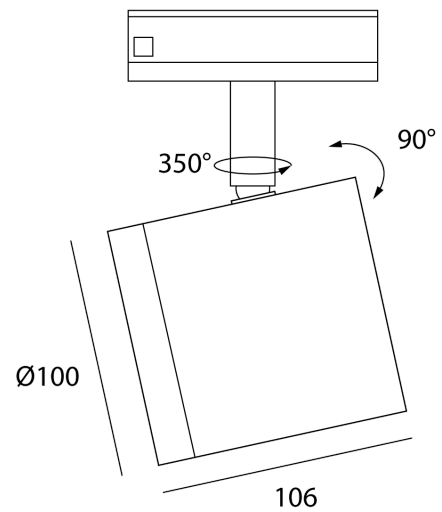

SI TK/MOBA/BK

Moba Track Spotlight

by

A simple cylindrical track fitting with built in LED and horizontal and vertical adjustability. Available in dimmable or non-dimmable versions. Black finish.

Supplier	Studio Italia
Country	China
SKU	SI TK/MOBA/BK
Finish	Black
Version	Non-Dimmable

Product Dimensions

Materials	Aluminium	Source	9W LED	Colour Temp	3000K
Output	600lm	Dimming	Non-Dimmable		