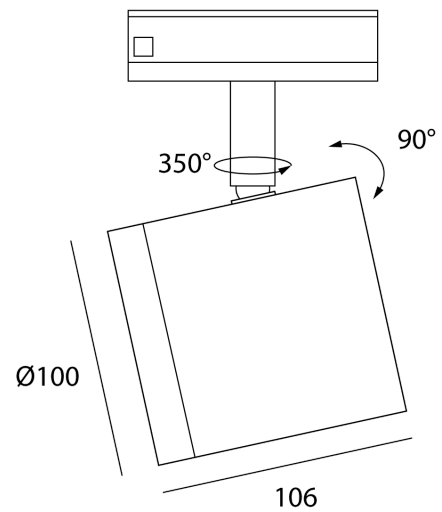

SI TK/MOBA/BK

Moba Track Spotlight

by

A simple cylindrical track fitting with built in LED and horizontal and vertical adjustability. Available in dimmable or non-dimmable versions. Black finish.

Supplier Studio Italia

Country China

SKU SI TK/MOBA/BK

Finish Black

Version Non-Dimmable

Product Dimensions

Materials Aluminium

Source 9W LED

Colour Temp 3000K