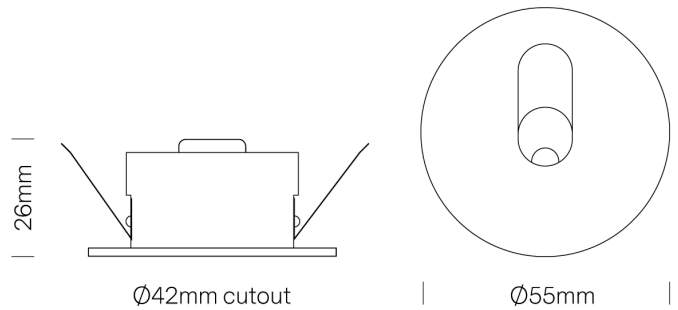

SI CORNER/2W/MB

Corner Step Light

by Studio Italia

Recessed LED step light. Equipped with a 2W CREE LED with 160lm output. Supplied with non-dimmable driver. Aluminium construction and available in powder coated white or matt bronze finish.

| | |
|-----------------|-----------------|
| Supplier | Studio Italia |
| Country | China |
| SKU | SI CORNER/2W/MB |
| Finish | Matte Bronze |

Product Dimensions

| | | | | | |
|------------------|-----------|------------------|--------|--------------------|--------------|
| Materials | Aluminium | Source | 2W LED | Colour Temp | 3000K |
| Output | 160lm | IP Rating | IP20 | Dimming | Non-Dimmable |