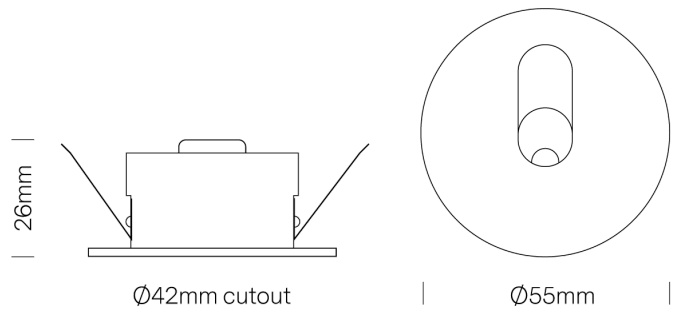

Corner Step Light

by Studio Italia

Recessed LED step light. Equipped with a 2W CREE LED with 160lm output. Supplied with non-dimmable driver. Aluminium construction and available in powder coated white or matt bronze finish. Dimming option can be requested and we recommend wiring no more than 7 Corner step lights on a single dimmable driver for maximum power efficiency.

Supplier	Studio Italia
Country	China
SKU	AC CORNER/2W/WH
Finish	White

Product Dimensions

Materials	Aluminium	Source	2W LED	Colour Temp	3000K
Output	160lm	IP Rating	IP20	Dimming	Non-Dimmable