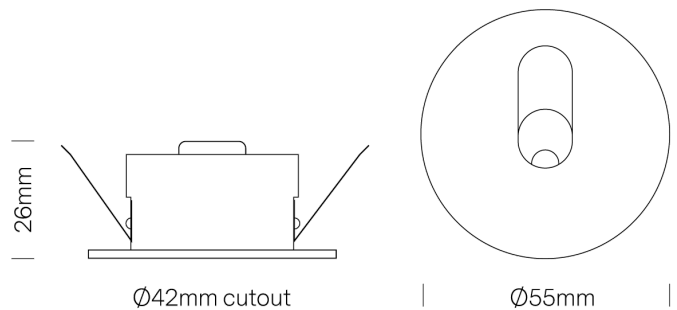

SI CORNER/2W/WH

Corner Step Light

by Studio Italia

Recessed LED step light. Equipped with a 2W CREE LED with 160lm output. Supplied with non-dimmable driver. Aluminium construction and available in powder coated white or matt bronze finish.

Supplier	Studio Italia
Country	China
SKU	SI CORNER/2W/WH
Finish	White

Product Dimensions

Materials	Aluminium	Source	2W LED	Colour Temp	3000K
Output	160lm	IP Rating	IP20	Dimming	Non-Dimmable