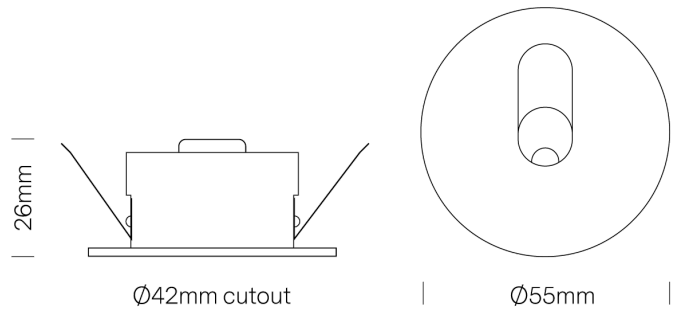

SI CORNER/2W/WH

Corner Step Light

by

Recessed LED step light. Equipped with a 2W CREE LED with 160lm output. Supplied with non-dimmable driver. Aluminium construction and available in powder coated white or matt bronze finish.

Supplier	Studio Italia
Country	China
SKU	SI CORNER/2W/WH
Finish	White

Product Dimensions

Materials	Aluminium	Source	2W LED	Colour Temp	3000K
Output	160lm	IP Rating	IP20	Dimming	Non-Dimmable