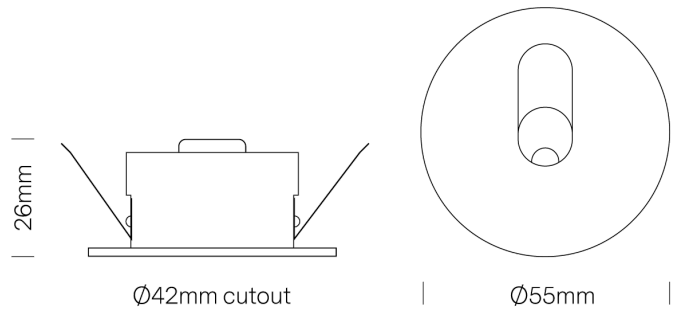

SI CORNER/2W/WH

Corner Step Light

by Studio Italia

Recessed LED step light. Equipped with a 2W CREE LED with 160lm output. Supplied with non-dimmable driver. Aluminium construction and available in powder coated white or matt bronze finish.

Supplier	Studio Italia
Country	China
SKU	SI CORNER/2W/WH
Finish	White

Product Dimensions

Materials	Aluminium	Source	2W LED	Colour Temp	3000K
Output	160lm	IP Rating	IP20	Dimming	Non-Dimmable