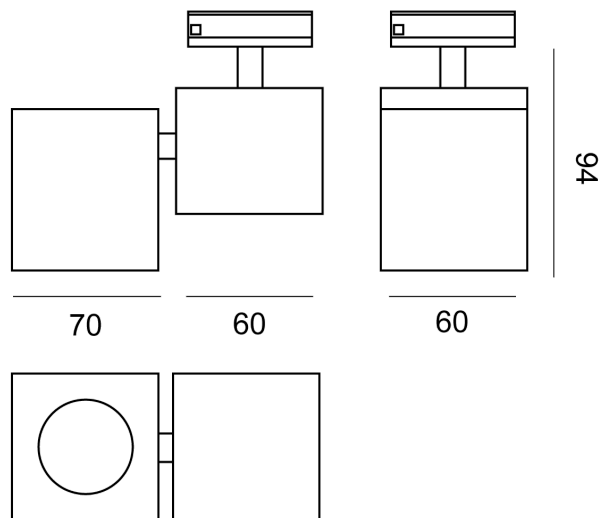

## Squad Single Track Spot

by

Squad Single is an adjustable track spot. Symmetrical design for universal applications. Made from extruded aluminium and equipped with 1 x GU10 35W (Max) LED or halogen globes for direct illumination. Compatible with single circuit track.

<b>Supplier</b>	Studio Italia
<b>Country</b>	China
<b>SKU</b>	SI TK/SQUAD/1/BK
<b>Finish</b>	Black

Product Dimensions

<b>Materials</b>	Aluminium	<b>Source</b>	1 x GU10 35W (Max)	<b>Dimming</b>	Dependent on globe
------------------	-----------	---------------	--------------------	----------------	--------------------