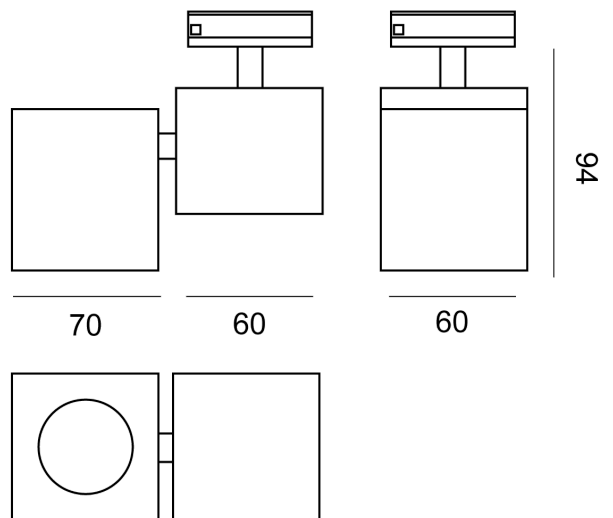

SI TK/SQUAD/1/WH

Squad Single Track Spot

by

Squad Single is an adjustable track spot. Symmetrical design for universal applications. Made from extruded aluminium and equipped with 1 x GU10 35W (Max) LED or halogen globes for direct illumination. Compatible with single circuit track.

Supplier Studio Italia

Country China

SKU SI TK/SQUAD/1/WH

Finish White

Product Dimensions

Materials Aluminium

Source 1 x GU10 35W (Max)

Dimming Dependent on globe