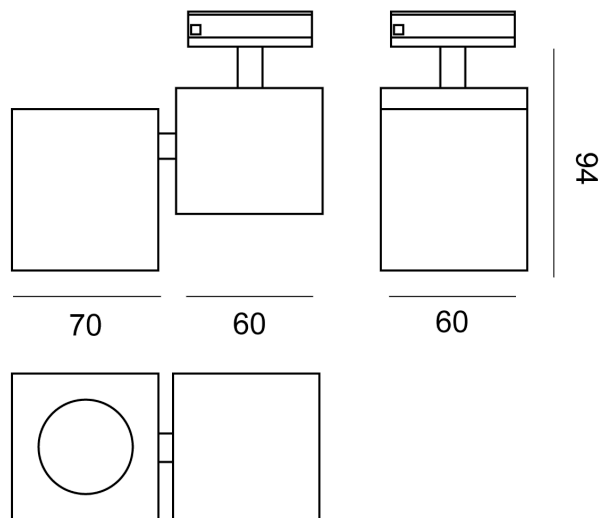

SI TK/SQUAD/1/WH

Squad Single Track Spot

by

Squad Single is an adjustable track spot. Symmetrical design for universal applications. Made from extruded aluminium and equipped with 1 x GU10 35W (Max) LED or halogen globes for direct illumination. Compatible with single circuit track.

Supplier	Studio Italia
Country	China
SKU	SI TK/SQUAD/1/WH
Finish	White

Product Dimensions

Materials	Aluminium	Source	1 x GU10 35W (Max)	Dimming	Dependent on globe
------------------	-----------	---------------	--------------------	----------------	--------------------