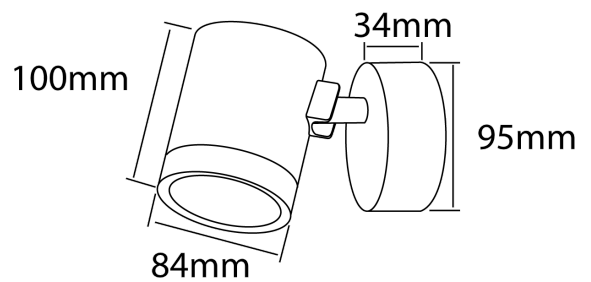

SI A/ZUKY/10W/ANT

Zuky Outdoor Adjustable Wall Spot

by

Adjustable outdoor wall spot with 50 degree reflector. Zuky has an ingress protection of IP65 and an impact protection of IK06 for outdoor applications. 10w LED, 3000k, 830lm, CRI 80, dimmable. Available in white or anthracite finish.

Supplier Studio Italia

Country China

SKU SI A/ZUKY/10W/ANT

Finish Anthracite

Product Dimensions

Materials Aluminium

Source 10W LED

Colour Temp 3000K

Output 830lm

CRI 80

Emission 50 degree reflector

IP Rating IP65 / IK06

Dimming PHASE