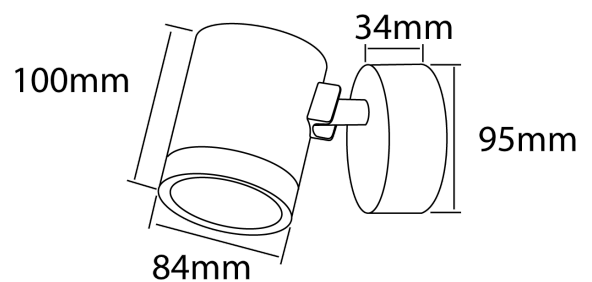

SI A/ZUKY/10W/WH

Zuky Outdoor Adjustable Wall Spot

by

Adjustable outdoor wall spot with 50 degree reflector. Zuky has an ingress protection of IP65 and an impact protection of IK06 for outdoor applications. 10w LED, 3000k, 830lm, CRI 80, dimmable. Available in white or anthracite finish.

Supplier	Studio Italia
Country	China
SKU	SI A/ZUKY/10W/WH
Finish	White

Product Dimensions

Materials	Aluminium	Source	10W LED	Colour Temp	3000K
Output	830lm	CRI	80	Emission	50 degree reflector
IP Rating	IP65 / IK06	Dimming	PHASE		