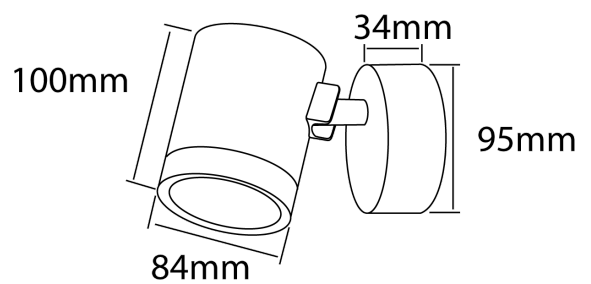

SI A/ZUKY/10W/WH

Zuky Outdoor Adjustable Wall Spot

by

Adjustable outdoor wall spot with 50 degree reflector. Zuky has an ingress protection of IP65 and an impact protection of IK06 for outdoor applications. 10w LED, 3000k, 830lm, CRI 80, dimmable. Available in white or anthracite finish.

Supplier	Studio Italia
Country	China
SKU	SI A/ZUKY/10W/WH
Finish	White

Product Dimensions

Materials	Aluminium	Source	10W LED	Colour Temp	3000K
Output	830lm	CRI	80	Emission	50 degree reflector
IP Rating	IP65 / IK06	Dimming	PHASE		