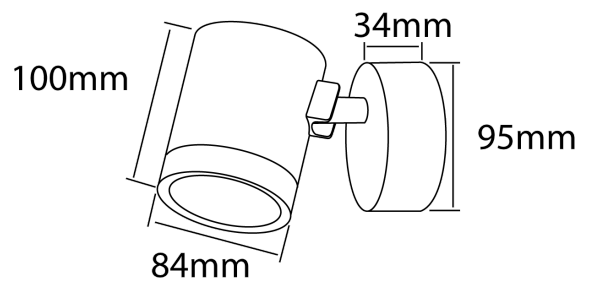

SI A/ZUKY/10W/WH

Zuky Outdoor Adjustable Wall Spot

by Studio Italia

Adjustable outdoor wall spot with 50 degree reflector. Zuky has an ingress protection of IP65 and an impact protection of IK06 for outdoor applications. 10w LED, 3000k, 830lm, CRI 80, dimmable. Available in white or anthracite finish.

Supplier	Studio Italia
Country	China
SKU	SI A/ZUKY/10W/WH
Finish	White

Product Dimensions

Materials	Aluminium	Source	10W LED	Colour Temp	3000K
Output	830lm	CRI	80	Emission	50 degree reflector
IP Rating	IP65 / IK06	Dimming	PHASE		