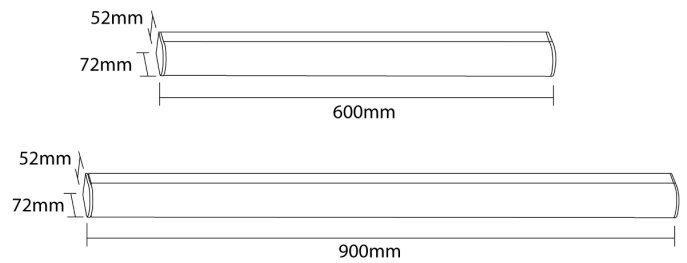

SI A/MARYLIN/60/12W

Marylin Bathroom Wall Light

by

Marylin wall light features a simple and essential design for conventional applications. IP44 rating for bathroom applications. Available in 60cm or 90cm size. French designed.

Supplier	Studio Italia
Country	China
SKU	SI A/MARYLIN/60/12W
Size	60cm

Product Dimensions

Materials	Aluminium	Source	12W LED	Colour Temp	3000K
Output	1200lm	CRI	80	IP Rating	IP44
Dimming	Non-Dimmable				