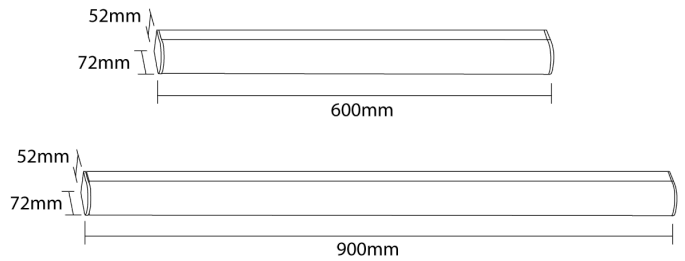

## Marylin Bathroom Wall Light

by

Marylin wall light features a simple and essential design for conventional applications. IP44 rating for bathroom applications. Available in 60cm or 90cm size. French designed.

<b>Supplier</b>	Studio Italia
<b>Country</b>	China
<b>SKU</b>	SI A/MARYLIN/60/12W
<b>Size</b>	60cm

Product Dimensions

<b>Materials</b>	Aluminium	<b>Source</b>	12W LED	<b>Colour Temp</b>	3000K
<b>Output</b>	1200lm	<b>CRI</b>	80	<b>IP Rating</b>	IP44
<b>Dimming</b>	Non-Dimmable				