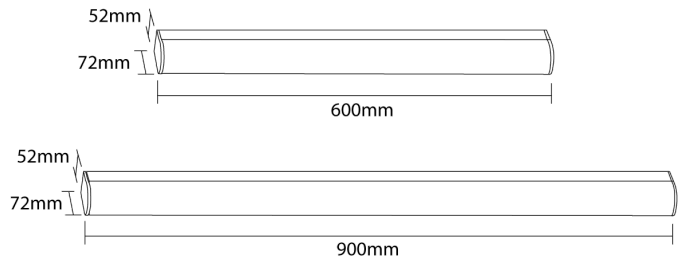

## Marylin Bathroom Wall Light

by

Marylin wall light features a simple and essential design for conventional applications. IP44 rating for bathroom applications. Available in 60cm or 90cm size. French designed.

<b>Supplier</b>	Studio Italia
<b>Country</b>	China
<b>SKU</b>	SI A/MARYLIN/90/18W
<b>Size</b>	90cm

### Product Dimensions

<b>Materials</b>	Aluminium	<b>Source</b>	18W LED	<b>Colour Temp</b>	3000K
<b>Output</b>	1700lm	<b>CRI</b>	80	<b>IP Rating</b>	IP44
<b>Dimming</b>	Non-Dimmable				