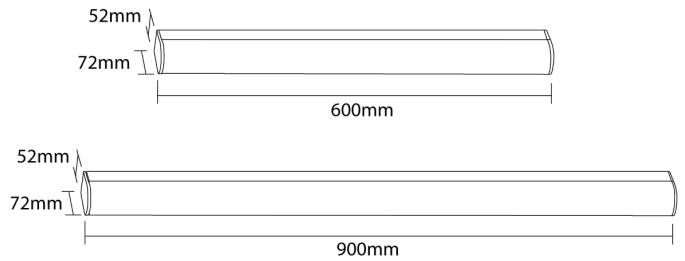

SI A/MARYLIN/90/18W

Marylin Bathroom Wall Light

by

Marylin wall light features a simple and essential design for conventional applications. IP44 rating for bathroom applications. Available in 60cm or 90cm size. French designed.

Supplier	Studio Italia
Country	China
SKU	SI A/MARYLIN/90/18W
Size	90cm

Product Dimensions

Materials	Aluminium	Source	18W LED	Colour Temp	3000K
Output	1700lm	CRI	80	IP Rating	IP44
Dimming	Non-Dimmable				