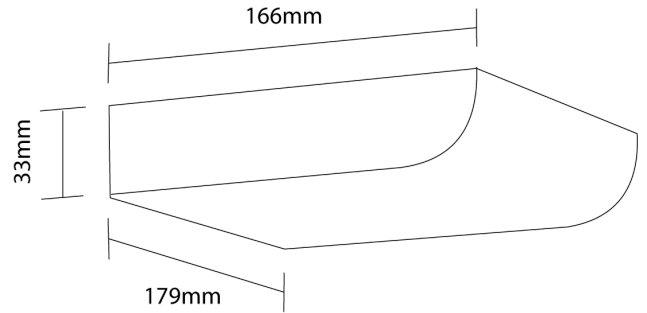

SI A/MICHIGAN/WH

Michigan Wall Washer

by

The Michigan Wall Washer is equipped with a high output 24W LED to bathe a wall in light. Simple design for application in contemporary settings. Available in black or white finish. French designed. Dimmable.

Supplier	Studio Italia
Country	China
SKU	SI A/MICHIGAN/WH
Finish	White

Product Dimensions

Materials	Aluminium	Source	24W AC LED	Colour Temp	3000K
Output	1600lm	CRI	80	IP Rating	IP20
Dimming	TRIAC				