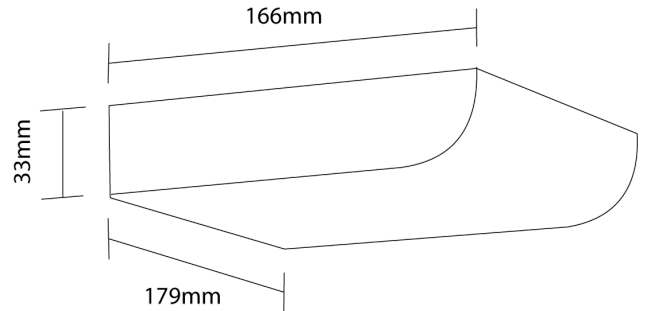

## Michigan Wall Washer

by Studio Italia

The Michigan Wall Washer is equipped with a high output 24W LED to bathe a wall in light. Simple design for application in contemporary settings. Available in black or white finish. French designed. Dimmable.

Product Dimensions

|                  |           |               |            |                    |       |
|------------------|-----------|---------------|------------|--------------------|-------|
| <b>Materials</b> | Aluminium | <b>Source</b> | 24W AC LED | <b>Colour Temp</b> | 3000K |
| <b>Output</b>    | 1600lm    | <b>CRI</b>    | 80         | <b>IP Rating</b>   | IP20  |
| <b>Dimming</b>   | TRIAC     |               |            |                    |       |