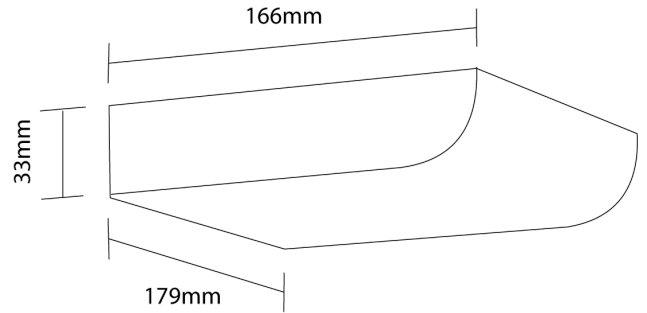

SI A/MICHIGAN/BK

Michigan Wall Washer

by

The Michigan Wall Washer is equipped with a high output 24W LED to bathe a wall in light. Simple design for application in contemporary settings. Available in black or white finish. French designed. Dimmable.

Supplier	Studio Italia
Country	China
SKU	SI A/MICHIGAN/BK
Finish	Black

Product Dimensions

Materials	Aluminium	Source	24W AC LED	Colour Temp	3000K
Output	1600lm	CRI	80	IP Rating	IP20
Dimming	TRIAC				