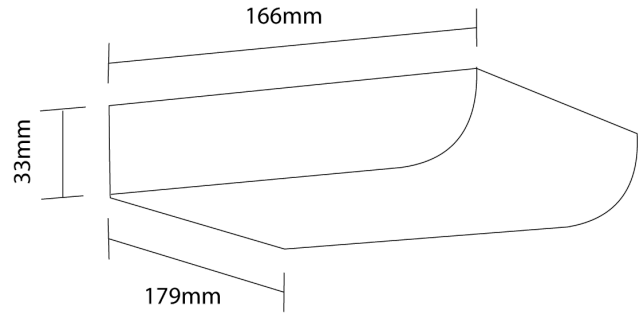

SI A/MICHIGAN/BK

Michigan Wall Washer

by

The Michigan Wall Washer is equipped with a high output 24W LED to bathe a wall in light. Simple design for application in contemporary settings. Available in black or white finish. French designed. Dimmable.

Supplier	Studio Italia
Country	China
SKU	SI A/MICHIGAN/BK
Finish	Black

Product Dimensions

Materials	Aluminium	Source	24W AC LED	Colour Temp	3000K
Output	1600lm	CRI	80	IP Rating	IP20
Dimming	TRIAC				