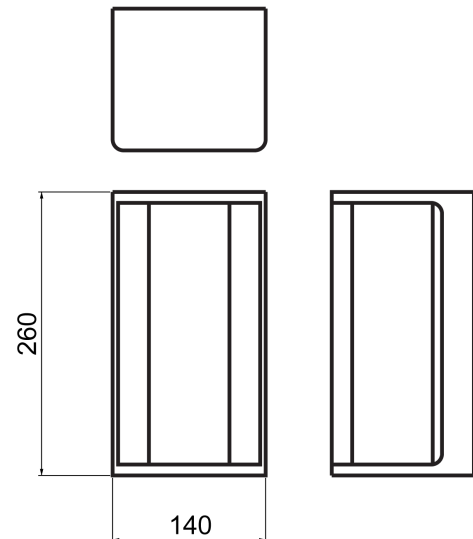

## Hector Outdoor Wall Light

by

Exterior grade wall light defined by triplex opal glass and clear glass diffuser for soft illumination. Suitable for front entrances and alfresco areas. Takes 1 x E27 23W (Max) globe. Available in anthracite finish.

<b>Supplier</b>	Studio Italia
<b>Country</b>	China
<b>SKU</b>	SI A/HECTOR/R
<b>Finish</b>	Rust

Product Dimensions

<b>Source</b>	1 x E27 23W (Max)	<b>IP Rating</b>	IP44	<b>Dimming</b>	Dependent on globe
---------------	-------------------	------------------	------	----------------	--------------------