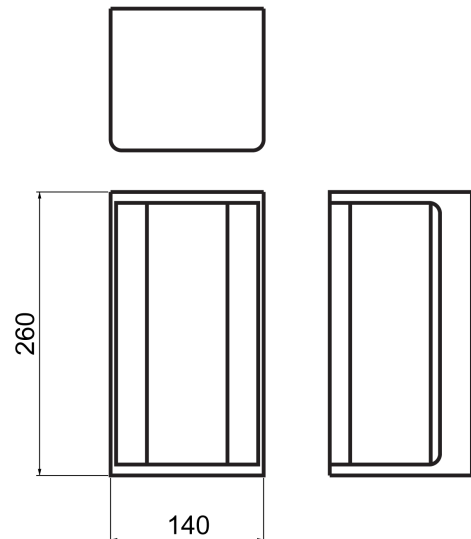

SI A/HECTOR/R

Hector Outdoor Wall Light

by

Exterior grade wall light defined by triplex opal glass and clear glass diffuser for soft illumination. Suitable for front entrances and alfresco areas. Takes 1 x E27 23W (Max) globe. Available in anthracite finish.

Supplier	Studio Italia
Country	China
SKU	SI A/HECTOR/R
Finish	Rust

Product Dimensions

Source	1 x E27 23W (Max)	IP Rating	IP44	Dimming	Dependent on globe
---------------	-------------------	------------------	------	----------------	--------------------