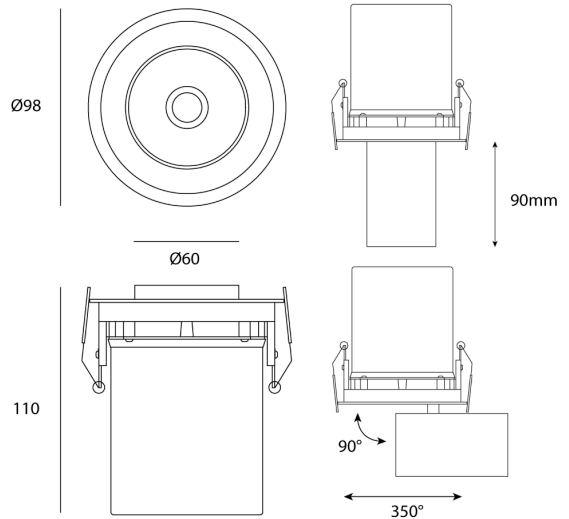

SI PIEGA/WH

Piega Adjustable Barrel Spot

by

Piega adjustable barrel spot light in white finish. Extendable fixture with 350 degree rotation and a 90 degree adjustable angle. CREE COB 12w LED, 3000k, 900lm, CRI 90, dimmable with 38 degree beam spread. The adjustability of the Piega fixture makes it ideal for a wide range of residential and commercial applications.

Supplier	Studio Italia
Country	China
SKU	SI PIEGA/WH
Finish	White

Product Dimensions

Materials	Aluminium	Source	12W LED	Colour Temp	3000K
Output	900lm	CRI	90	Emission	38 degree beam
IP Rating	IP32	Dimming	PHASE	Notes	350 degree rotation with 90 degree adjustable angle, extendable, 92mm cutout