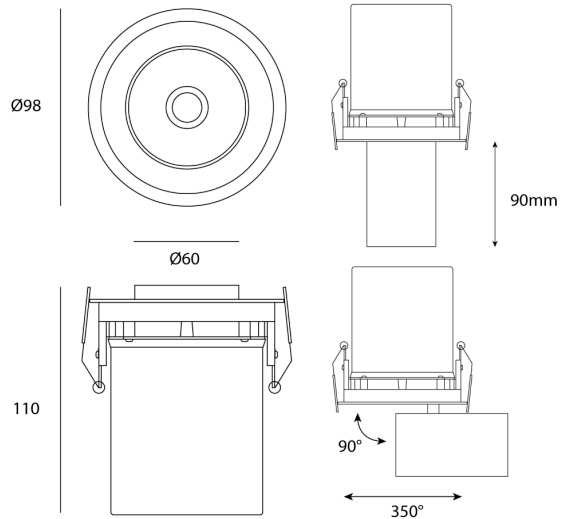

## Piega Adjustable Barrel Spot

by

Piega adjustable barrel spot light in white finish. Extendable fixture with 350 degree rotation and a 90 degree adjustable angle. CREE COB 12w LED, 3000k, 900lm, CRI 90, dimmable with 38 degree beam spread. The adjustability of the Piega fixture makes it ideal for a wide range of residential and commercial applications.

### Product Dimensions

<b>Materials</b>	Aluminium	<b>Source</b>	12W LED	<b>Colour Temp</b>	3000K
<b>Output</b>	900lm	<b>CRI</b>	90	<b>Emission</b>	38 degree beam
<b>IP Rating</b>	IP32	<b>Dimming</b>	PHASE	<b>Notes</b>	350 degree rotation with 90 degree adjustable angle, extendable, 92mm cutout