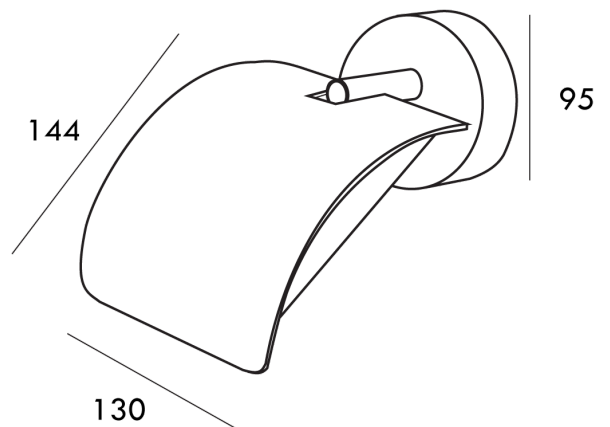

## D-LIGHT Outdoor Wall Light

by

Sleek and efficient, the IP55 D-LIGHT is ideal for a variety of outdoor lighting applications. Featuring an adjustable head and 330 degrees of rotation, the D-LIGHT can be easily adjusted to provide optimum illumination. Compatible with Trailing/Leading edge dimmers.

<b>Supplier</b>	Studio Italia
<b>Country</b>	China
<b>SKU</b>	SI A/D-LIGHT/ANT
<b>Finish</b>	Anthracite

Product Dimensions

<b>Materials</b>	Aluminium / Iron	<b>Source</b>	15W LED	<b>Colour Temp</b>	3000K
<b>Output</b>	1100lm	<b>CRI</b>	80	<b>IP Rating</b>	IP55
<b>Dimming</b>	PHASE	<b>Notes</b>	Adjustable head and 300 degree of rotation, wall washer included		