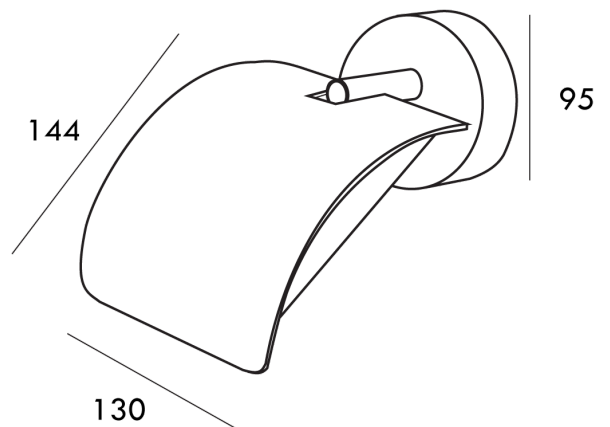

SI A/D-LIGHT/WH

D-LIGHT Outdoor Wall Light

by

Sleek and efficient, the IP55 D-LIGHT is ideal for a variety of outdoor lighting applications. Featuring an adjustable head and 330 degrees of rotation, the D-LIGHT can be easily adjusted to provide optimum illumination. Compatible with Trailing/Leading edge dimmers.

Supplier	Studio Italia
Country	China
SKU	SI A/D-LIGHT/WH
Finish	White

Product Dimensions

Materials	Aluminium / Iron	Source	15W LED	Colour Temp	3000K
Output	1100lm	CRI	80	IP Rating	IP55
Dimming	PHASE	Notes	Adjustable head and 300 degree of rotation, wall washer included		