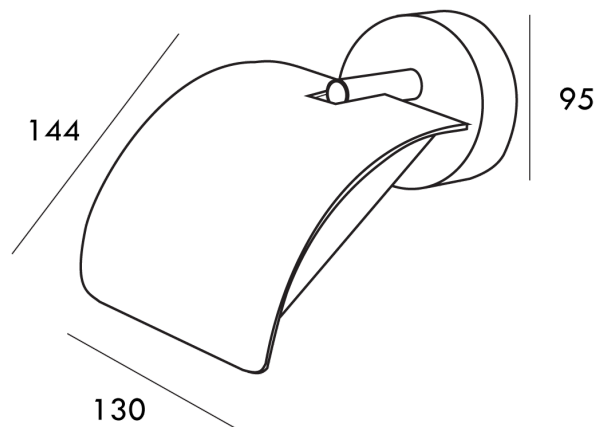

SI A/D-LIGHT/WH

D-LIGHT Outdoor Wall Light

by

Sleek and efficient, the IP55 D-LIGHT is ideal for a variety of outdoor lighting applications. Featuring an adjustable head and 330 degrees of rotation, the D-LIGHT can be easily adjusted to provide optimum illumination. Compatible with Trailing/Leading edge dimmers.

| | |
|-----------------|-----------------|
| Supplier | Studio Italia |
| Country | China |
| SKU | SI A/D-LIGHT/WH |
| Finish | White |

Product Dimensions

| | | | | | |
|------------------|------------------|---------------|--|--------------------|-------|
| Materials | Aluminium / Iron | Source | 15W LED | Colour Temp | 3000K |
| Output | 1100lm | CRI | 80 | IP Rating | IP55 |
| Dimming | PHASE | Notes | Adjustable head and 300 degree of rotation, wall washer included | | |