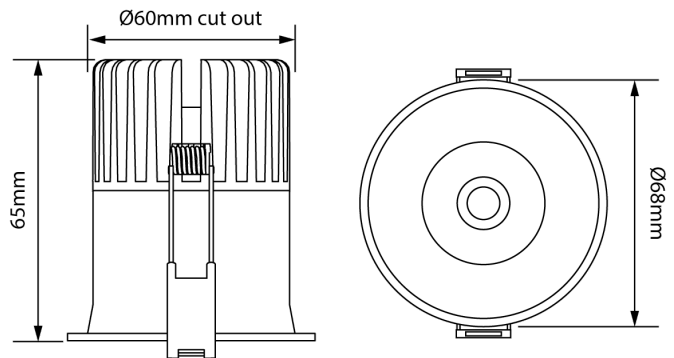

SI SOLA/8W/68/38D/WH

Sola Series 68mm Downlight

by

Sola Series is a collection of highly functional downlights at an excellent price point. Sola 68mm is equipped with a 8W COB LED chip with 38 degree beam spread, IP32, dimmable. Aluminum construction with white finish. Ideal for commercial applications with bulk quantities available.

Supplier	Studio Italia
Country	China
SKU	SI SOLA/8W/68/38D/WH
Finish	White

Product Dimensions

Materials	Aluminium	Source	8W LED	Colour Temp	3000K
Output	495lm	CRI	90	Emission	38 degree beam
IP Rating	IP32	Dimming	PHASE		