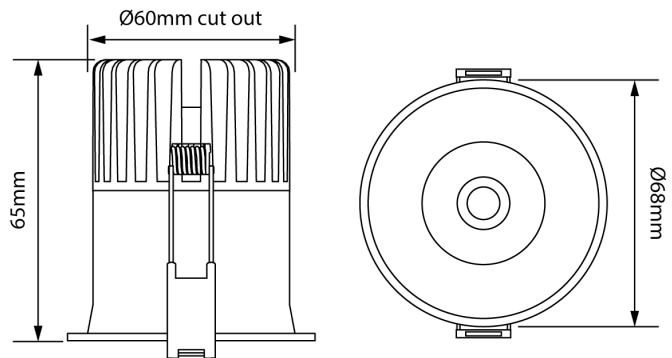

SI SOLA/8W/68/38D/WH

Sola Series 68mm Downlight

by

Sola Series is a collection of highly functional downlights at an excellent price point. Sola 68mm is equipped with a 8W COB LED chip with 38 degree beam spread, IP32, dimmable. Aluminum construction with white finish. Ideal for commercial applications with bulk quantities available.

Supplier	Studio Italia
Country	China
SKU	SI SOLA/8W/68/38D/WH
Finish	White

Product Dimensions

Materials	Aluminium	Source	8W LED	Colour Temp	3000K
Output	495lm	CRI	90	Emission	38 degree beam
IP Rating	IP32	Dimming	PHASE		