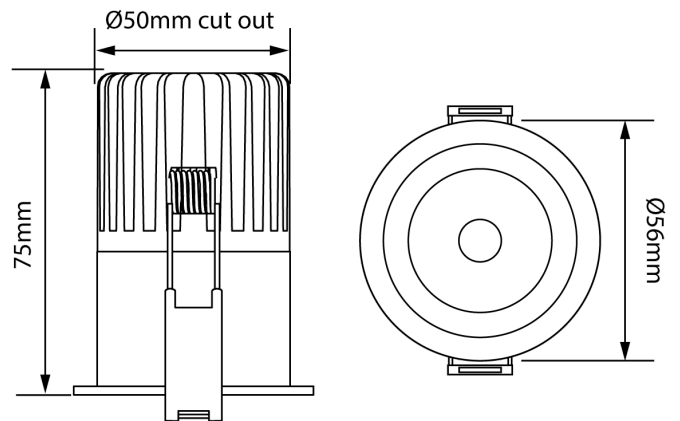

SI SOLA/7W/MINI/WH

Sola Series Mini Downlight

by

Sola Series is a collection of highly functional downlights at an excellent price point. Sola Mini is equipped with a 7W COB LED chip with 24 degree beam spread. Aluminum construction with white finish. Ideal for commercial applications with bulk quantities available.

Supplier	Studio Italia
Country	China
SKU	SI SOLA/7W/MINI/WH
Finish	White

Product Dimensions

Materials	Aluminium	Source	7W LED	Colour Temp	3000K
Output	420lm	CRI	90	Emission	24 degree beam
IP Rating	IP32	Dimming	Non-Dimmable		