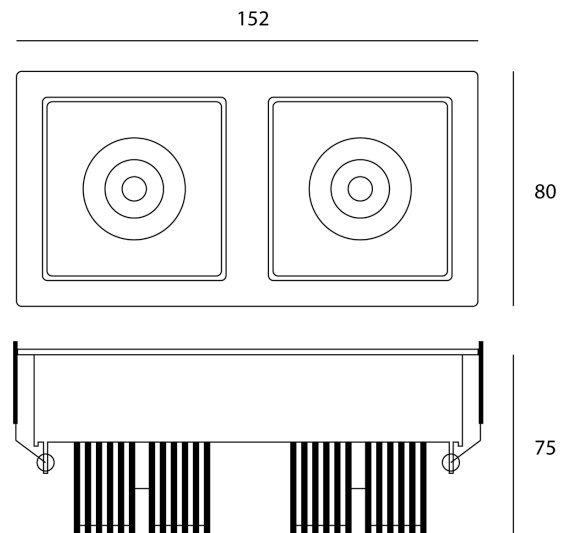

SI RUBIC/2/WH

Rubic 2 Rectangular Downlight

by

Rubic 2 Rectangular downlight in white finish. 2 x CREE 12w LED, 3000k, 2 x 800lm, CRI 90, dimmable with 38 degree beam spread. Driver supplied. Ideal for contemporary residential and commercial projects with bulk quantities available to order.

Supplier	Studio Italia
Country	China
SKU	SI RUBIC/2/WH
Finish	White

Product Dimensions

Materials	Aluminium	Source	2 x 12W LED	Colour Temp	3000K
Output	2 x 800lm	CRI	90	Emission	38 degree beam
IP Rating	IP32	Dimming	PHASE		