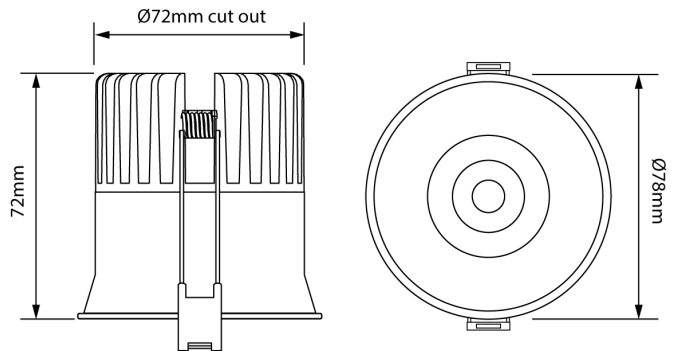

SI SOLA/12W/IP65/WH

Sola Series IP65 Downlight

by

Sola Series is a collection of highly functional downlights at an excellent price point. Aluminum construction with white finish and IP65 rating. Equipped with a 12W COB LED chip with 58 degree beam spread. Dimmable. Ideal for commercial applications with bulk quantities available.

Supplier	Studio Italia
Country	China
SKU	SI SOLA/12W/IP65/WH
Finish	White

Product Dimensions

Materials	Aluminium	Source	12W LED	Colour Temp	3000K
Output	757lm	CRI	90	Emission	58 degree beam
IP Rating	IP65	Dimming	PHASE		