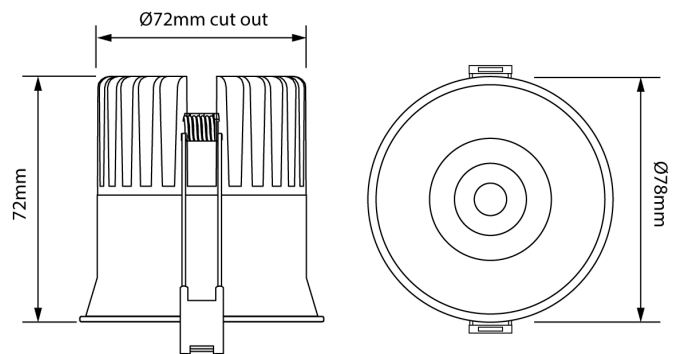

SI SOLA/12W/IP65/WH

Sola Series IP65 Downlight

by

Sola Series is a collection of highly functional downlights at an excellent price point. Aluminum construction with white finish and IP65 rating. Equipped with a 12W COB LED chip with 58 degree beam spread. Dimmable. Ideal for commercial applications with bulk quantities available.

Supplier	Studio Italia
Country	China
SKU	SI SOLA/12W/IP65/WH
Finish	White

Product Dimensions

Materials	Aluminium	Source	12W LED	Colour Temp	3000K
Output	757lm	CRI	90	Emission	58 degree beam
IP Rating	IP65	Dimming	PHASE		