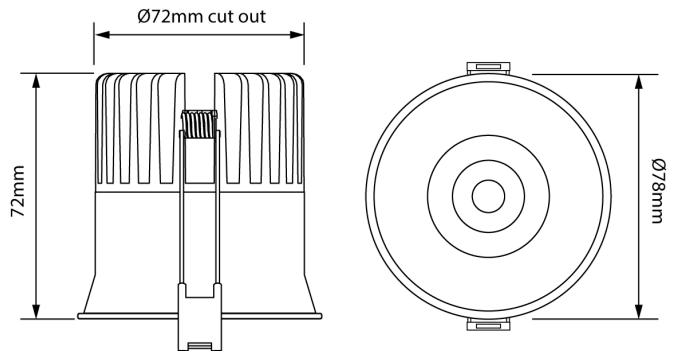

SI SOLA/12W/IP65/WH

Sola Series IP65 Downlight

by Studio Italia

Sola Series is a collection of highly functional downlights at an excellent price point. Aluminum construction with white finish and IP65 rating. Equipped with a 12W COB LED chip with 58 degree beam spread. Dimmable. Ideal for commercial applications with bulk quantities available.

Supplier	Studio Italia
Country	China
SKU	SI SOLA/12W/IP65/WH
Finish	White

Product Dimensions

Materials	Aluminium	Source	12W LED	Colour Temp	3000K
Output	757lm	CRI	90	Emission	58 degree beam
IP Rating	IP65	Dimming	PHASE		