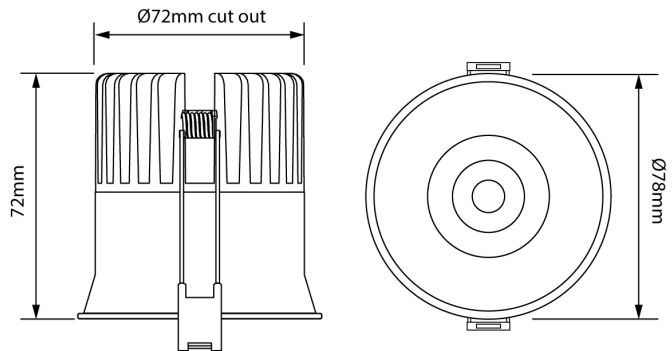

## Sola Series IP65 Downlight

by

Sola Series is a collection of highly functional downlights at an excellent price point. Aluminum construction with white finish and IP65 rating. Equipped with a 12W COB LED chip with 58 degree beam spread. Dimmable. Ideal for commercial applications with bulk quantities available.

<b>Supplier</b>	Studio Italia
<b>Country</b>	China
<b>SKU</b>	SI SOLA/12W/IP65/WH
<b>Finish</b>	White

Product Dimensions

<b>Materials</b>	Aluminium	<b>Source</b>	12W LED	<b>Colour Temp</b>	3000K
<b>Output</b>	757lm	<b>CRI</b>	90	<b>Emission</b>	58 degree beam
<b>IP Rating</b>	IP65	<b>Dimming</b>	PHASE		