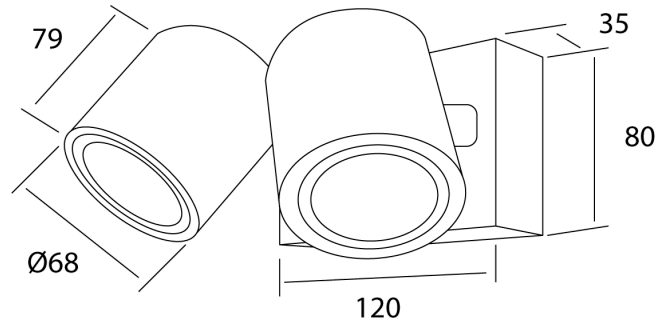

SI A/MYRA/2/8W/ANT

Myra Outdoor Double Wall Spot

by

Myra is a surface mounted wall spot light for outdoor applications. Aluminium construction with two spot adjustable spot heads affixed to base. Each spot equipped with built in 8W LED source (960lm, 3000k, CRI 80) with 35 degree reflectors. Dimmable. Myra has an ingress protection of IP55 and an impact protection of IK06 with anti-corrosive coating. Available in anthracite finish. French designed.

Supplier	Studio Italia
Country	China
SKU	SI A/MYRA/2/8W/ANT
Finish	Anthracite

Product Dimensions

Materials	Aluminium	Source	2 x 8W LED	Colour Temp	3000K
Output	960lm	CRI	80	Emission	35 degree beam
IP Rating	IP55 / IK06	Dimming	PHASE		