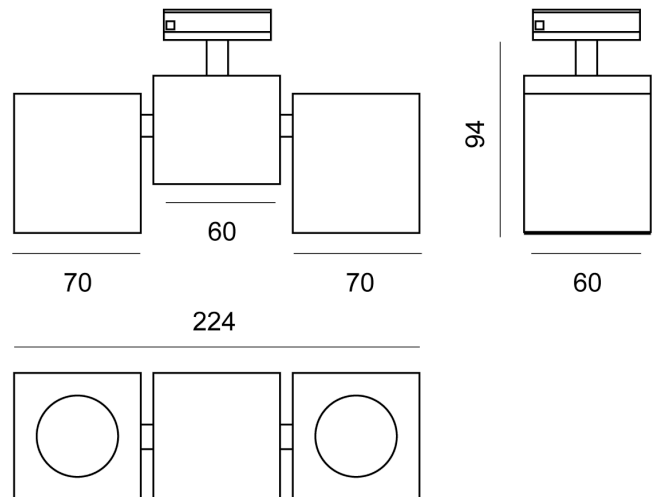

## Squad Double Track Spot

by

Squad Double is an adjustable track spot. Symmetrical design for universal applications. Made from extruded aluminium and equipped with 2 x GU10 35W (Max) LED or halogen globes for direct illumination. Compatible with single circuit track.

<b>Supplier</b>	Studio Italia
<b>Country</b>	China
<b>SKU</b>	SI TK/SQUAD/2/BK
<b>Finish</b>	Black

Product Dimensions

<b>Materials</b>	Aluminium	<b>Source</b>	2 x GU10 35W (Max)	<b>Dimming</b>	Dependent on globe
------------------	-----------	---------------	--------------------	----------------	--------------------