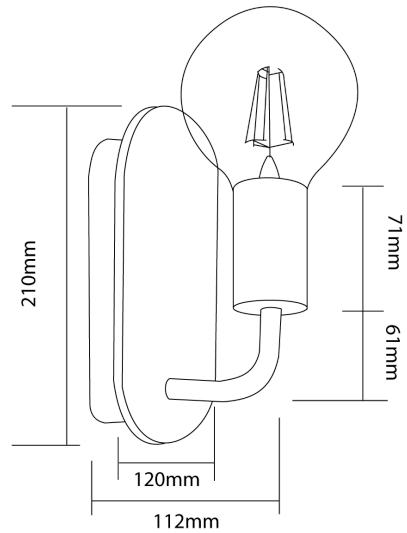

## Gents E27 Wall Light

by

Simple retro inspired wall light in antique bronze finish. Takes 1 x E27 globe. French designed.

<b>Supplier</b>	Studio Italia
<b>Country</b>	China
<b>SKU</b>	SI A/GENTS/AB
<b>Finish</b>	Antique Bronze

Product Dimensions

<b>Materials</b>	Aluminium	<b>Source</b>	1 x E27 70W (Max)	<b>Dimming</b>	Dependent on globe
------------------	-----------	---------------	-------------------	----------------	--------------------