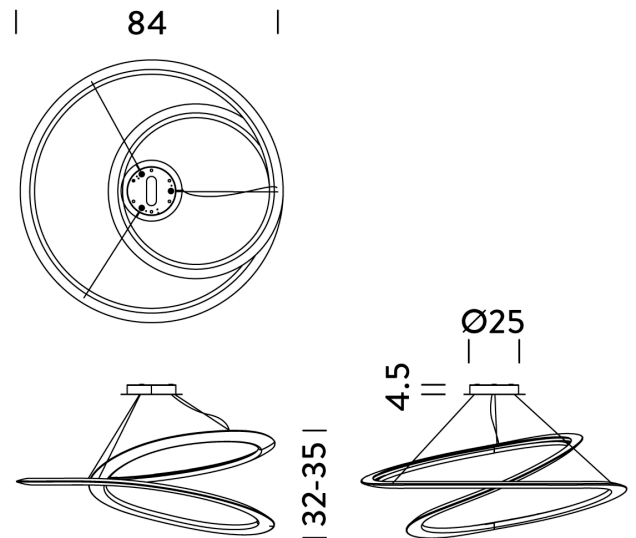

NE S/KEPLER/MINOR/DOWN/2700K/BK

Kepler Minor Pendant

by Arihiro Miyake

A smaller version of the Kepler pendant from NEMO. Suspension lamp in powder coated extruded aluminum. The endless line is created by a 3-dimensional deformation process inspired by the Moebius strip. Available in uplight and downlight versions in matt white, black or painted gold finish.

Product Dimensions

| | |
|--------------------|--------------------|
| Weight | 6kg |
| Colour Temp | 2700K |
| Emission | diffused downlight |

| | |
|------------------|-----------|
| Materials | Aluminium |
| Output | 4000lm |
| IP Rating | IP20 |