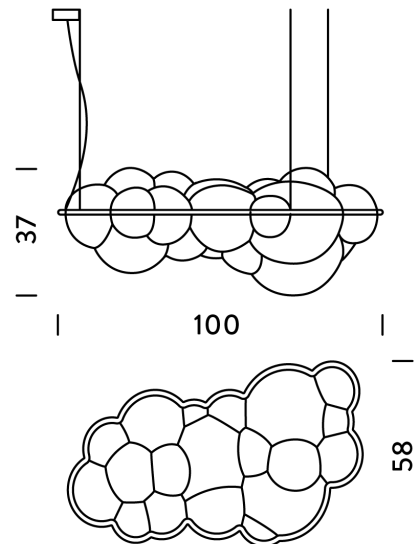

NE S/NUVOLA/MINOR/LED

Nuvola Minor Pendant

by Mario Bellini

A smaller version of the standard Nuvola pendant by Mario Bellini. Made from natural opal polyethylene. Nuvola minor emits a widespread diffused light while adding character to a space. Dimmable.

| | |
|-----------------|-----------------------|
| Designer | Mario Bellini |
| Supplier | Nemo |
| Country | Italy |
| SKU | NE S/NUVOLA/MINOR/LED |
| Finish | White |

Product Dimensions

| | |
|--------------------|----------|
| Weight | 9kg |
| Colour Temp | 2700K |
| Emission | diffused |

| | |
|------------------|---------|
| Materials | Plastic |
| Output | 8000lm |
| IP Rating | IP20 |

| | |
|----------------|---------|
| Source | 90W LED |
| CRI | 85 |
| Dimming | 1-10v |