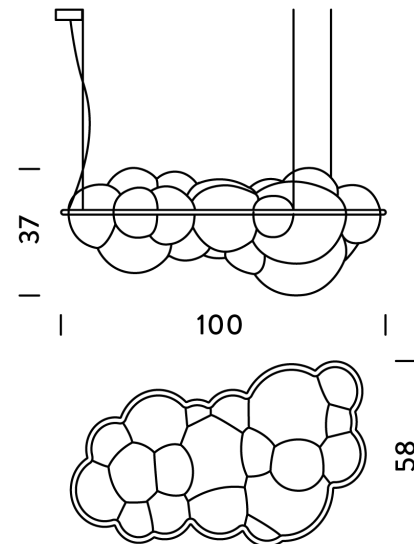

NE S/NUVOLA/MINOR/LED

Nuvola Minor Pendant

by Mario Bellini

A smaller version of the standard Nuvola pendant by Mario Bellini. Made from natural opal polyethylene. Nuvola minor emits a widespread diffused light while adding character to a space. Dimmable.

Designer	Mario Bellini
Supplier	Nemo
Country	Italy
SKU	NE S/NUVOLA/MINOR/LED
Finish	White

Product Dimensions

Weight	9kg
Colour Temp	2700K
Emission	diffused

Materials	Plastic
Output	8000lm
IP Rating	IP20

Source	90W LED
CRI	85
Dimming	1-10v