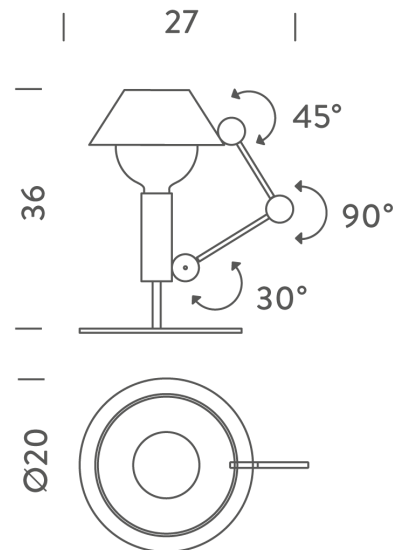

## Mr. Light

by Javier Mariscal

Graphic and playful table lamp made with an articulated arm and body in matt black metal. The two-tone lampshade with matt white interior creates a diffused light and provides the possibility of reducing the intensity of the light in the upper part thanks to the light bulb cover with the hat closure.

### Product Dimensions

<b>Materials</b>	Aluminium
<b>IP Rating</b>	IP20

<b>Source</b>	1 x 42W (Max)
<b>Notes</b>	3 points of adjustment

<b>Emission</b>	diffused, orientable
-----------------	----------------------