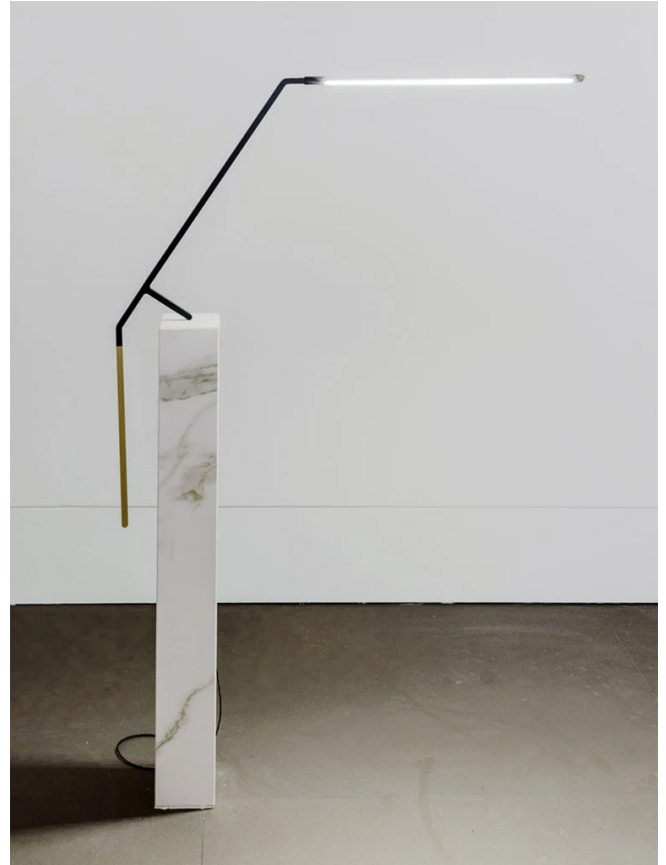

NE LT/BIRD/BLACK

## Bird Table Lamp

by Bernhard Osann

Uniquely designed table lamp in extruded aluminum with T-shaped support in polymer filled with glass fibers. From the mind of German designer Bernhard Osann, Bird is composed of a protruding matte black painted arm where the light source is located and a vertical brass counterweight. The lamp placed freely on the edge of a surface, oscillates and moves but always returns to the horizontal position. The LED module incorporated in the arm rotates around its own axis, making the lamp versatile and providing diffused direct and indirect lighting. Switching on and touch dimming through a proximity sensor. (\*plinth not included)

<b>Designer</b>	Bernhard Osann
<b>Supplier</b>	Nemo
<b>Country</b>	Italy
<b>SKU</b>	NE LT/BIRD/BLACK
<b>Finish</b>	Black

Product Dimensions

<b>Weight</b>	1kg
<b>Colour Temp</b>	2700K
<b>Emission</b>	orientable
<b>Notes</b>	Plinth not included