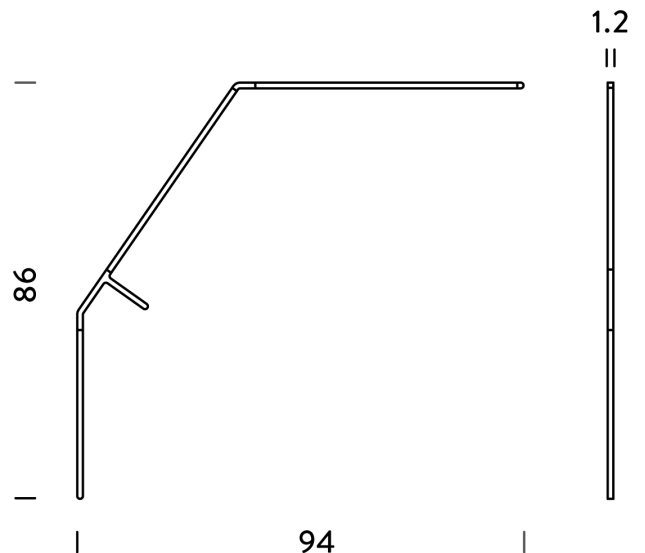

Designer	Bernhard Osann
Supplier	Nemo
Country	Italy
SKU	NE LT/BIRD/BLACK
Finish	Black

Product Dimensions