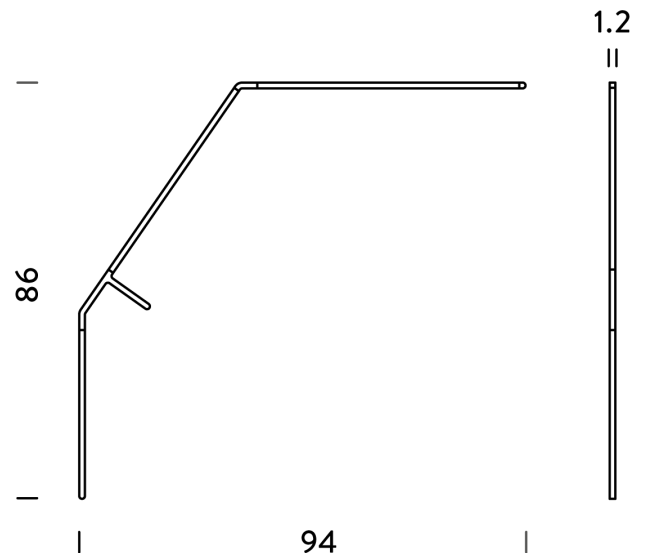

Designer	Bernhard Osann
Supplier	Nemo
Country	Italy
SKU	NE LT/BIRD/BLACK
Finish	Black

Product Dimensions