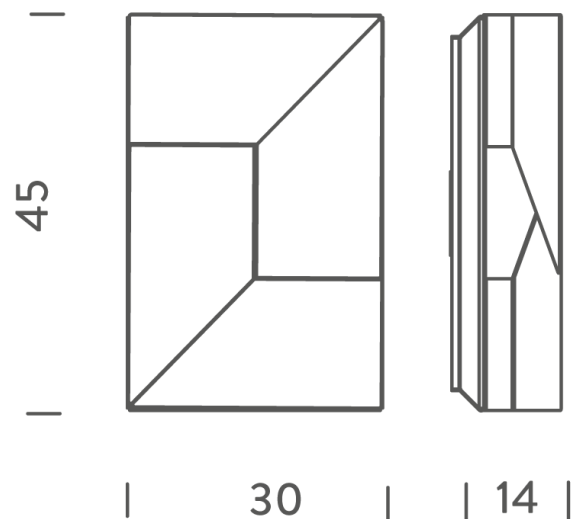

NE A/WALLSHADOW/MOY/WH

Wall Shadows Moyen

by Charles Kalpakian

WALL SHADOWS is a family of wall lamps for diffused LED lighting. The striking geometric design makes it ideal for feature walls in contemporary spaces. Matt white powder coated aluminium.

Designer	Charles Kalpakian
Supplier	Nemo
Country	Italy
SKU	NE A/WALLSHADOW/MOY/WH
Finish	White

Product Dimensions

Weight	3kg	Materials	Aluminium	Source	11W LED
Colour Temp	3000K	Output	445lm	CRI	80
Emission	diffused Indirect	IP Rating	IP20	Dimming	1-10v