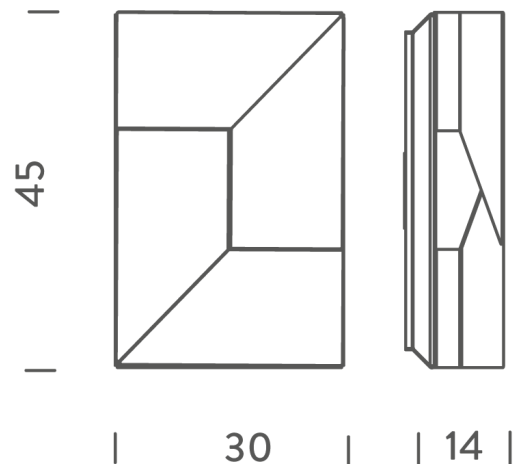

Wall Shadows Moyen

by Charles Kalpakian

WALL SHADOWS is a family of wall lamps for diffused LED lighting. The striking geometric design makes it ideal for feature walls in contemporary spaces. Matt white powder coated aluminium.

Designer	Charles Kalpakian
Supplier	Nemo
Country	Italy
SKU	NE A/WALLSHADOW/MOY/WH
Finish	White

Product Dimensions

Weight	3kg
Colour Temp	3000K
Emission	diffused Indirect

Materials	Aluminium
Output	445lm
IP Rating	IP20