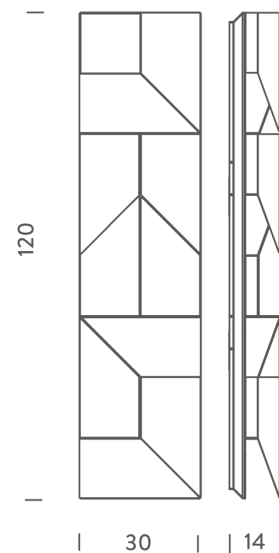

NE A/WALLSHADOW/LONG/WH

Wall Shadows Long

by Charles Kalpakian

WALL SHADOWS is a family of wall lamps for diffused LED lighting. The striking geometric design makes it ideal for feature walls in contemporary spaces. Matt white powder coated aluminium.

Designer	Charles Kalpakian
Supplier	Nemo
Country	Italy
SKU	NE A/WALLSHADOW/LONG/WH
Finish	White

Product Dimensions

Weight	9kg	Materials	Aluminium	Source	30W LED
Colour Temp	3000K	Output	1050lm	CRI	80
Emission	diffused Indirect	IP Rating	IP20	Dimming	1-10v