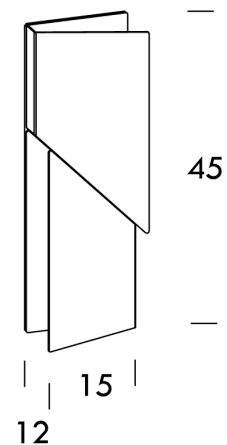

## Wall Shadows Petit

by Charles Kalpakian

WALL SHADOW PETIT IN WHITE. 15cm, x 45cm x 12cm. 7w  
670lm 3000k LED. 1-10v DIMMABLE. CRI 80. COMES WITH  
700mA DIMMABLE DRIVER. (WSH LWW 32)

<b>Designer</b>	Charles Kalpakian
<b>Supplier</b>	Nemo
<b>Country</b>	Italy
<b>SKU</b>	NE A/WALLSHADOW/PET/WH
<b>Finish</b>	White

### Product Dimensions

<b>Weight</b>	1.7kg
<b>Colour Temp</b>	3000K
<b>Emission</b>	diffused Indirect

<b>Materials</b>	Aluminium
<b>Output</b>	435lm
<b>IP Rating</b>	IP20

<b>Source</b>	8W LED
<b>CRI</b>	80
<b>Dimming</b>	1-10v