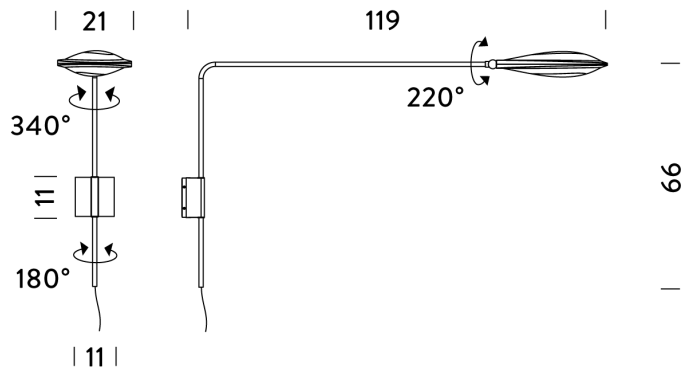

NE A/OLYMPIA

Olympia Wall Lamp with Arm

by Doriana e Massimiliano Fuksas

Adjustable lamp with a unique contemporary design inspired by UFOs. Olympia features a moulded diffuser in sandblasted polycarbonate matt white which provides widespread warm lighting. Stem in black painted aluminium, ABS wall stem. Dimmable (dimmer located on cable). Design by Doriana e Massimiliano Fuksas.

Designer	Doriana e Massimiliano Fuksas
Supplier	Nemo
Country	Italy
SKU	NE A/OLYMPIA
Finish	Black

Product Dimensions

Weight	2kg	Materials	Aluminium	Source	20W LED
Colour Temp	2700K	Output	950lm	CRI	85
Emission	diffused, 360 degree	IP Rating	IP20	Dimming	Trailing Edge
Notes	Dimmer located on cable				