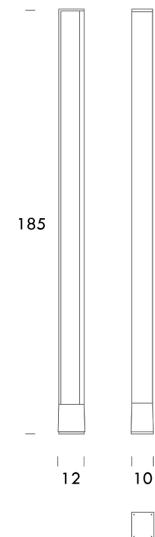

NE PT/TRU/3000K/WHITE

Tru Floor Lamp

by Roberto Paoli

The TRU floor lamp with body in extruded aluminium, heads and base in die-casted aluminium, diffusers in opal and transparent metacrylate. Structure painted in matt white or black. The uplight LED source gives the uplight warm and diffused flood, while the side LED provides an indirect ambient light. Dimmable, double switching on the cable.

Designer	Roberto Paoli
Supplier	Nemo
Country	Italy
SKU	NE PT/TRU/3000K/WHITE
Finish	White
Version	3000K

Product Dimensions

Weight	9kg
Colour Temp	3000K
Emission	up + back, indirect

Materials	Aluminium
Output	2125+1765lm
IP Rating	IP20