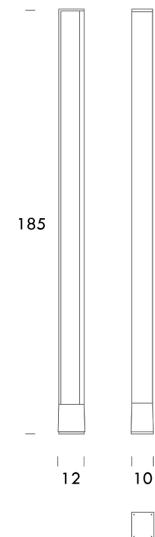

## Tru Floor Lamp

by Roberto Paoli

The TRU floor lamp with body in extruded aluminium, heads and base in die-casted aluminium, diffusers in opal and transparent metacrylate. Structure painted in matt white or black. The uplight LED source gives the uplight warm and diffused flood, while the side LED provides an indirect ambient light. Dimmable, double switching on the cable.

### Product Dimensions

|                    |                     |
|--------------------|---------------------|
| <b>Weight</b>      | 9kg                 |
| <b>Colour Temp</b> | 3000K               |
| <b>Emission</b>    | up + back, indirect |

|                  |             |
|------------------|-------------|
| <b>Materials</b> | Aluminium   |
| <b>Output</b>    | 2125+1765lm |
| <b>IP Rating</b> | IP20        |

|                |                               |
|----------------|-------------------------------|
| <b>Source</b>  | 16+ 33W LED                   |
| <b>CRI</b>     | 85                            |
| <b>Dimming</b> | Double dimming, push on board |