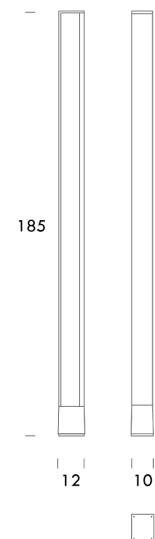

NE PT/TRU/3000K/BLACK

Tru Floor Lamp

by Roberto Paoli

The TRU floor lamp with body in extruded aluminium, heads and base in die-casted aluminium, diffusers in opal and transparent metacrylate. Structure painted in matt white or black. The uplight LED source gives the uplight warm and diffused flood, while the side LED provides an indirect ambient light. Dimmable, double switching on the cable.

Designer	Roberto Paoli
Supplier	Nemo
Country	Italy
SKU	NE PT/TRU/3000K/BLACK
Finish	Black
Version	3000K

Product Dimensions

Weight	9kg
Colour Temp	3000K
Emission	up + back, indirect

Materials	Aluminium
Output	2125+1765lm
IP Rating	IP20