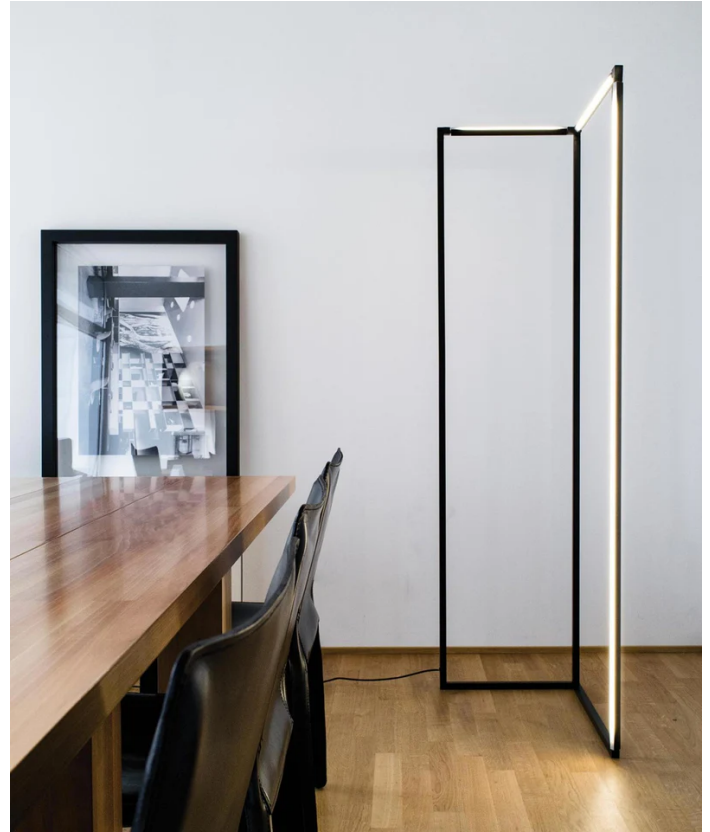

## Spigolo Floor Lamp

by Studiocharlie

The SPIGOLO design is based on an extruded and tubular aluminium structure, connected with moulded ABS joints. Thanks to the joints, enabling the profiles to house LED sources, one can rotate 360 degrees in order to produce a directional direct or indirect lighting, screened by an opaline diffuser in polycarbonate. The floor version is designed as such to provide a virtual divider to ambiances. LED sources are dimmable and with warm tone.

<b>Designer</b>	Studiocharlie
<b>Supplier</b>	Nemo
<b>Country</b>	Italy
<b>SKU</b>	NE PT/SPIGOLO/2700K/BLACK
<b>Finish</b>	Black
<b>Version</b>	2700K

Product Dimensions

<b>Weight</b>	10kg	<b>Materials</b>	Aluminium	<b>Source</b>	6+10+33W LED
<b>Colour Temp</b>	2700K	<b>Output</b>	335lm+600lm+1765lm	<b>CRI</b>	85
<b>Emission</b>	triple, diffused	<b>IP Rating</b>	IP20	<b>Dimming</b>	Dimmer on cable, cable length 4.5m
<b>Notes</b>	Orientable LED along top & down one side				