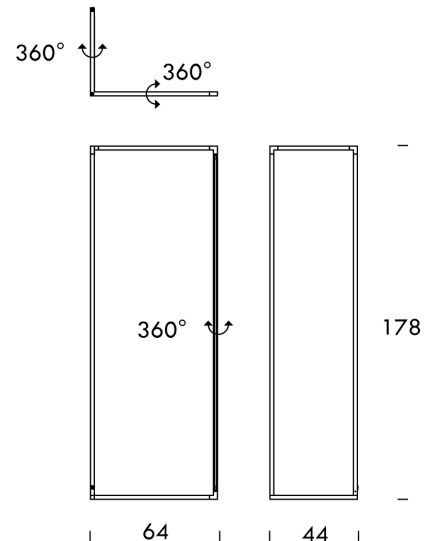

NE PT/SPIGOLO/2700K/BLACK

Spigolo Floor Lamp

by Studiocharlie

The SPIGOLO design is based on an extruded and tubular aluminium structure, connected with moulded ABS joints. Thanks to the joints, enabling the profiles to house LED sources, one can rotate 360 degrees in order to produce a directional direct or indirect lighting, screened by an opaline diffuser in polycarbonate. The floor version is designed as such to provide a virtual divider to ambiances. LED sources are dimmable and with warm tone.

Designer	Studiocharlie
Supplier	Nemo
Country	Italy
SKU	NE PT/SPIGOLO/2700K/BLACK
Finish	Black
Version	2700K

Product Dimensions

Weight	10kg	Materials	Aluminium	Source	6+10+33W LED
Colour Temp	2700K	Output	335lm+600lm+1765lm	CRI	85
Emission	triple, diffused	IP Rating	IP20	Dimming	Dimmer on cable, cable length 4.5m
Notes	Orientable LED along top & down one side				