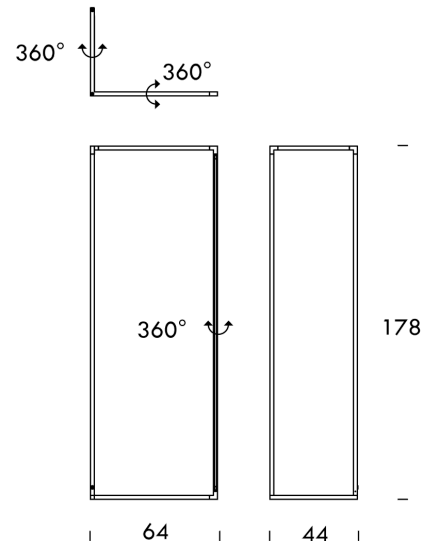

## Spigolo Floor Lamp

by Studiocharlie

The SPIGOLO design is based on an extruded and tubular aluminium structure, connected with moulded ABS joints. Thanks to the joints, enabling the profiles to house LED sources, one can rotate 360 degrees in order to produce a directional direct or indirect lighting, screened by an opaline diffuser in polycarbonate. The floor version is designed as such to provide a virtual divider to ambiances. LED sources are dimmable and with warm tone.

<b>Designer</b>	Studiocharlie
<b>Supplier</b>	Nemo
<b>Country</b>	Italy
<b>SKU</b>	NE PT/SPIGOLO/2700K/BLACK
<b>Finish</b>	Black
<b>Version</b>	2700K

Product Dimensions

<b>Weight</b>	10kg	<b>Materials</b>	Aluminium	<b>Source</b>	6+10+33W LED
<b>Colour Temp</b>	2700K	<b>Output</b>	335lm+600lm+1765lm	<b>CRI</b>	85
<b>Emission</b>	triple, diffused	<b>IP Rating</b>	IP20	<b>Dimming</b>	Dimmer on cable, cable length 4.5m
<b>Notes</b>	Orientable LED along top & down one side				