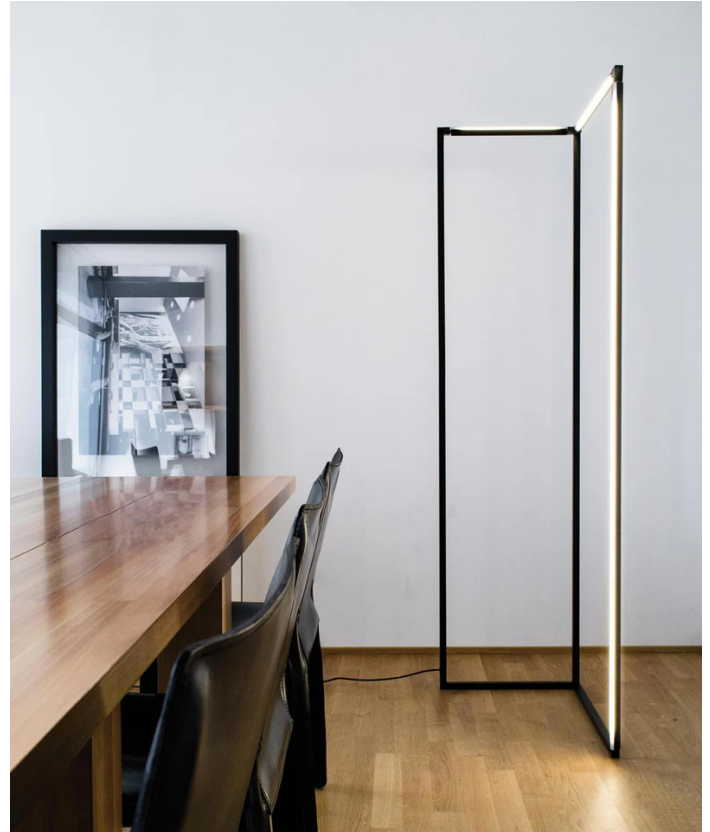

NE PT/SPIGOLO/2700K/BLACK

Spigolo Floor Lamp

by Studiocharlie

The SPIGOLO design is based on an extruded and tubular aluminium structure, connected with moulded ABS joints. Thanks to the joints, enabling the profiles to house LED sources, one can rotate 360 degrees in order to produce a directional direct or indirect lighting, screened by an opaline diffuser in polycarbonate. The floor version is designed as such to provide a virtual divider to ambiances. LED sources are dimmable and with warm tone.

Designer	Studiocharlie
Supplier	Nemo
Country	Italy
SKU	NE PT/SPIGOLO/2700K/BLACK
Finish	Black
Version	2700K

Product Dimensions

Weight	10kg	Materials	Aluminium	Source	6+10+33W LED
Colour Temp	2700K	Output	335lm+600lm+1765lm	CRI	85
Emission	triple, diffused	IP Rating	IP20	Dimming	Dimmer on cable, cable length 4.5m
Notes	Orientable LED along top & down one side				